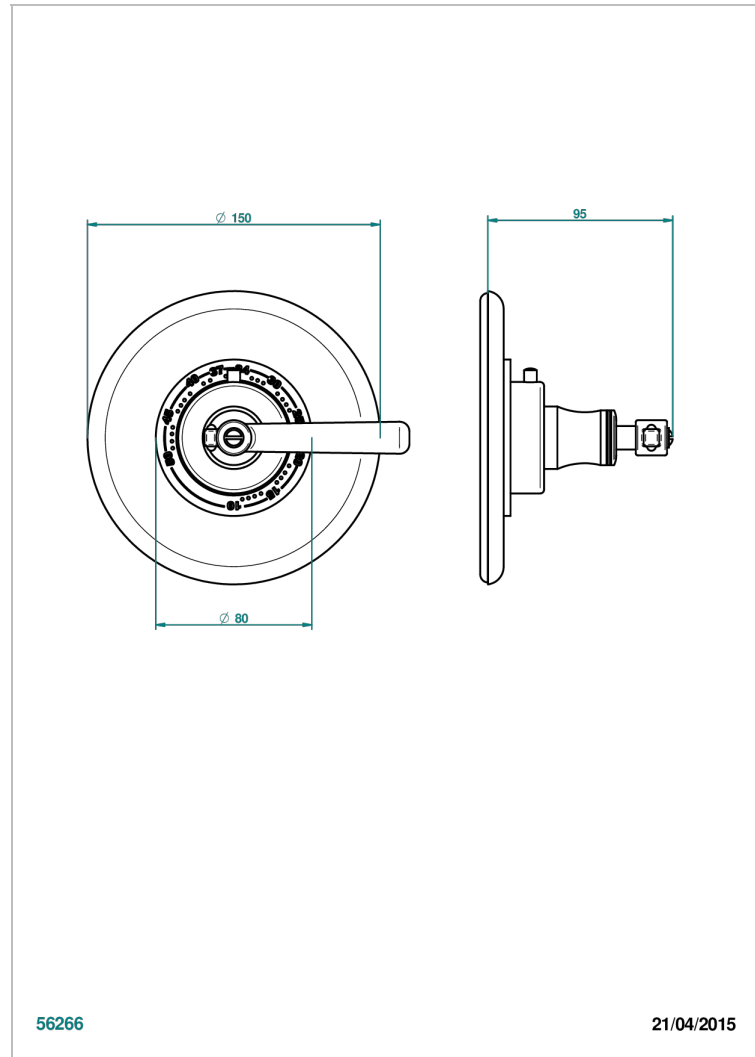

# BEAUBOURG WITH LEVER HANDLES

G7B-15EN16US

Trim plate and handle for eurotherm valve 8200/us & 8300/us

THG<sup>®</sup>  
PARIS

## CHARACTERISTIC

- Beaubourg with lever handles
- Trim plate and handle for eurotherm valve 8200/us & 8300/us