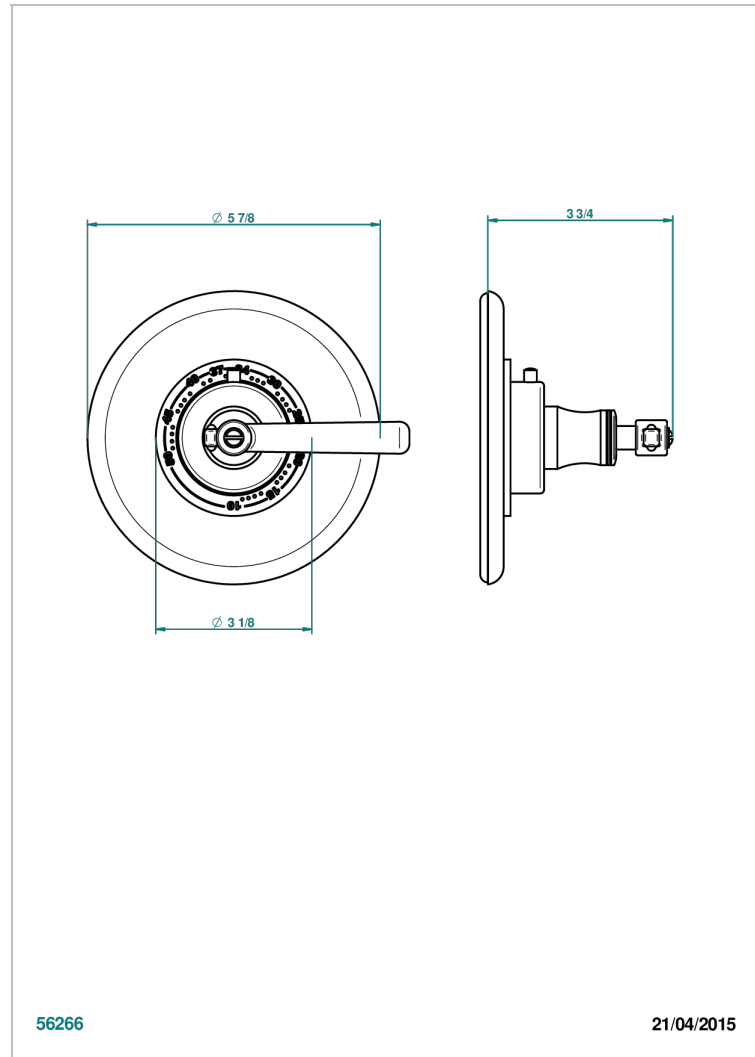

# BEAUBOURG WITH LEVER HANDLES

G7B-15EN16US

Trim plate and handle for eurotherm valve 8200/us & 8300/us

THG<sup>®</sup>  
PARIS

## CHARACTERISTIC

- Beaubourg with lever handles
- Trim plate and handle for eurotherm valve 8200/us & 8300/us