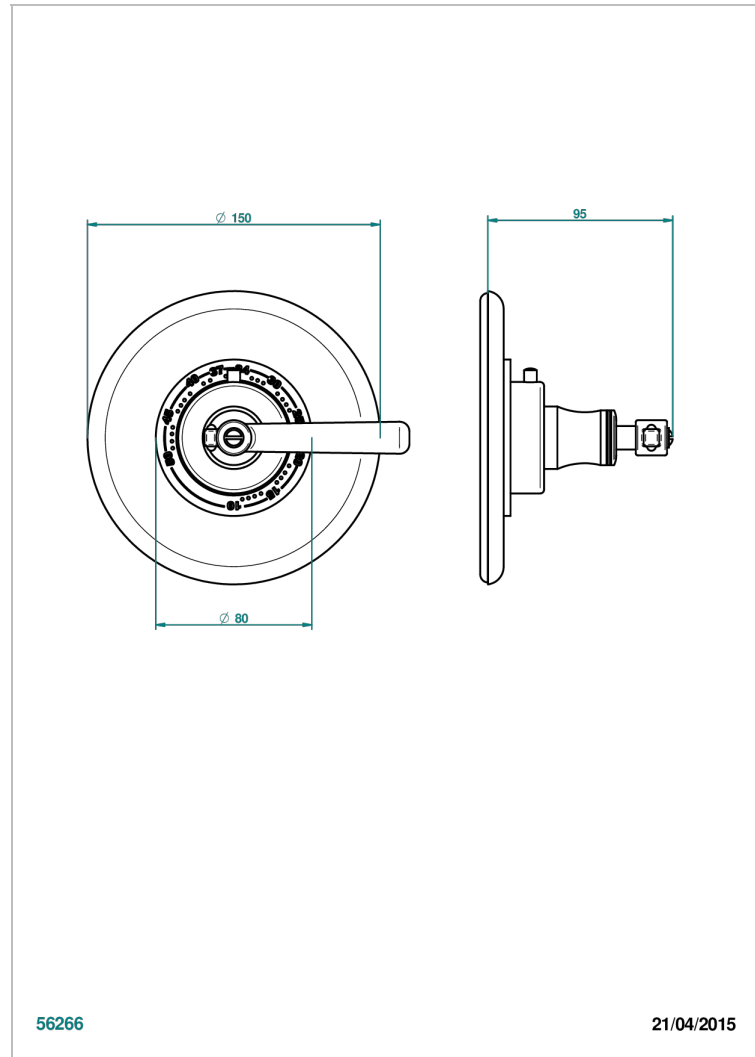

BEAUBOURG WITH LEVER HANDLES

G7B-15EN16EM

Trim plate and handle for eurotherm valve 8200/us & 8300/us

THG[®]
PARIS

CHARACTERISTIC

- Beaubourg with lever handles
- Trim plate and handle for eurotherm valve 8200/us & 8300/us