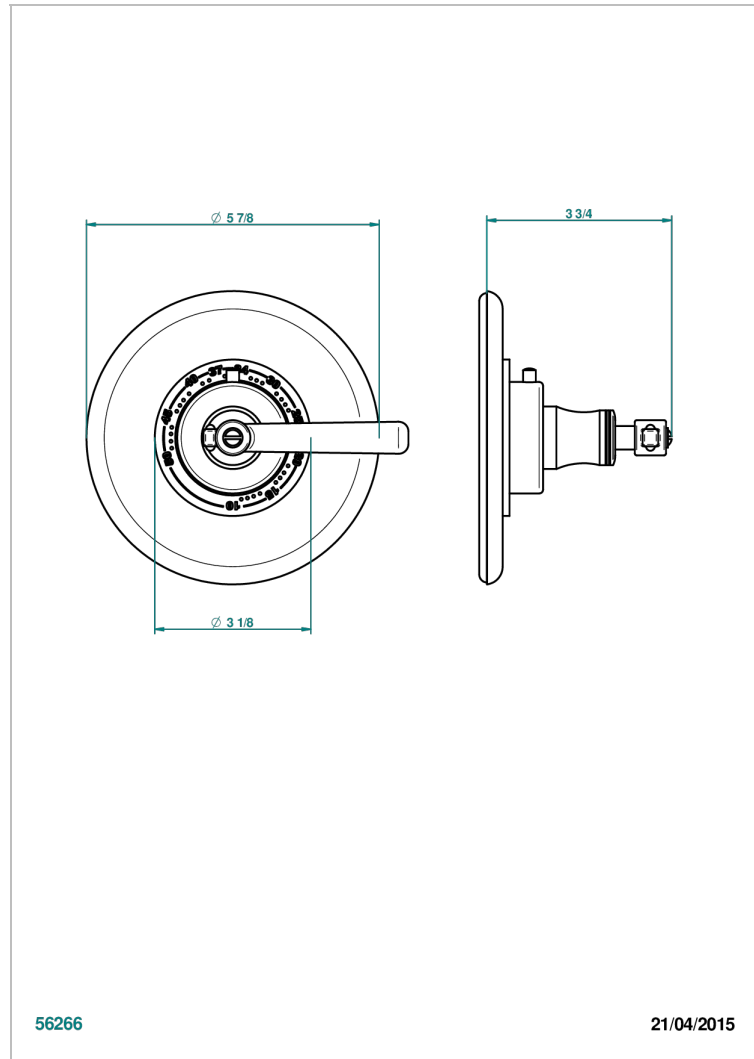

# BEAUBOURG WITH LEVER HANDLES

G7B-15EN16EM

Trim plate and handle for eurotherm valve 8200/us & 8300/us

THG<sup>®</sup>  
PARIS

## CHARACTERISTIC

- Beaubourg with lever handles
- Trim plate and handle for eurotherm valve 8200/us & 8300/us