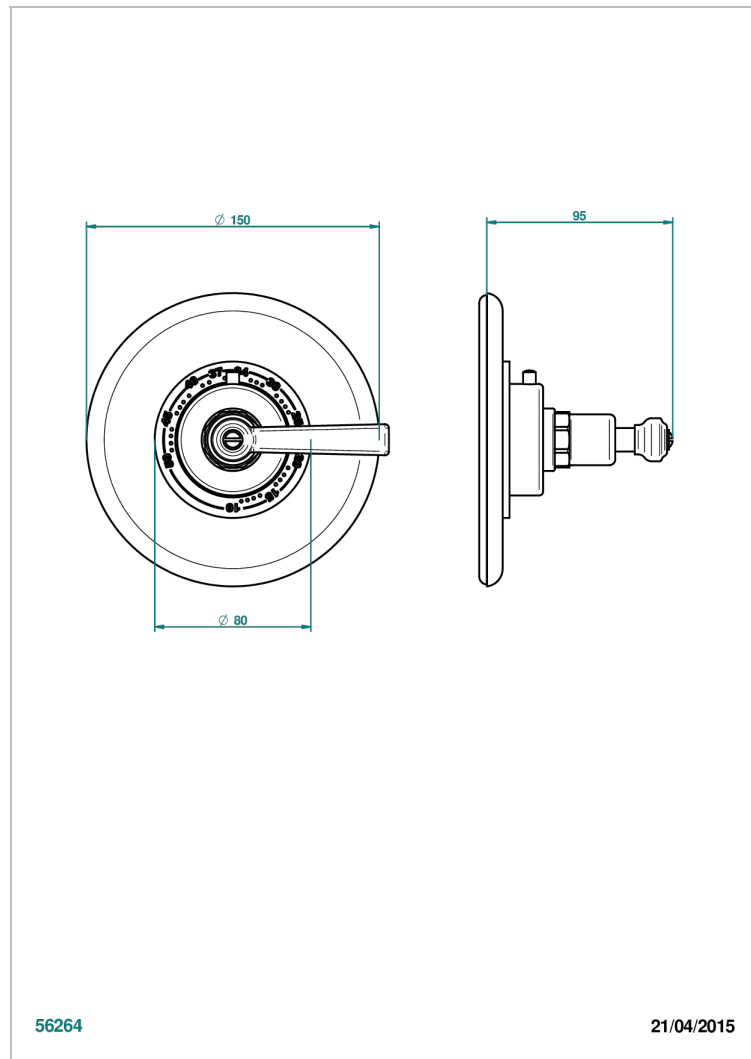

# CLUB SAINT-GERMAIN WITH LEVER HANDLES

G7J-15EN16US

Trim plate and handle for eurotherm valve 8200/us & 8300/us

THG<sup>®</sup>  
PARIS

## CHARACTERISTIC

- Club Saint-Germain with lever handles
- Trim plate and handle for eurotherm valve 8200/us & 8300/us