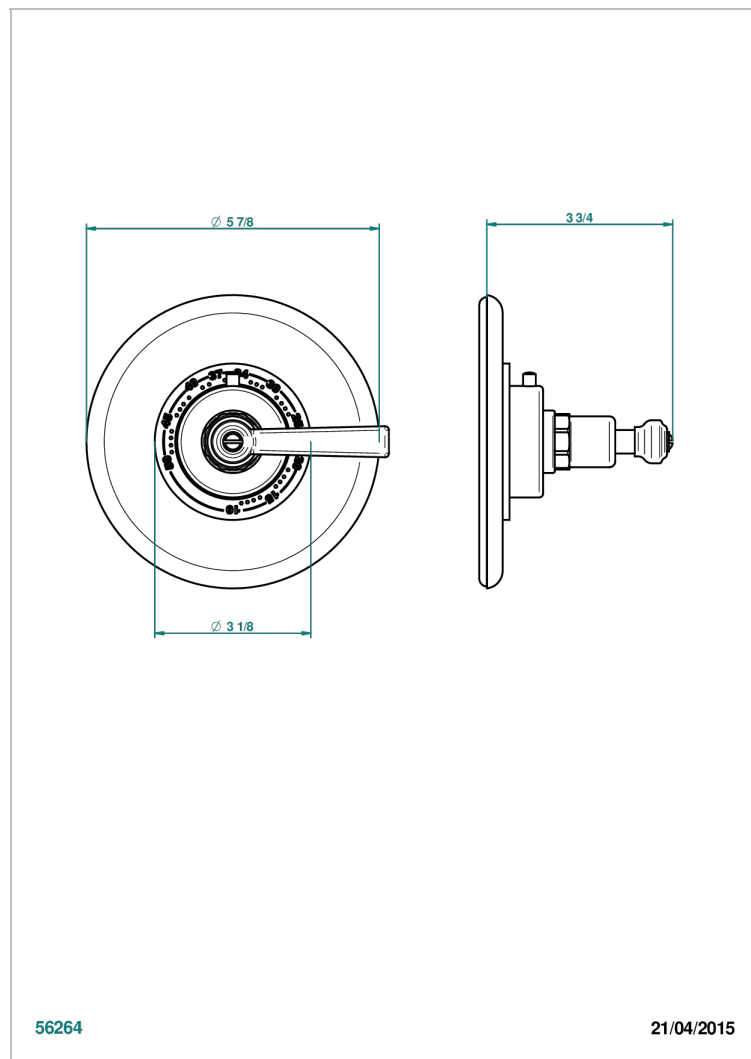

CLUB SAINT-GERMAIN WITH LEVER HANDLES

G7J-15EN16US

Trim plate and handle for eurotherm valve 8200/us & 8300/us

CHARACTERISTIC

- Club Saint-Germain with lever handles
- Trim plate and handle for eurotherm valve 8200/us & 8300/us