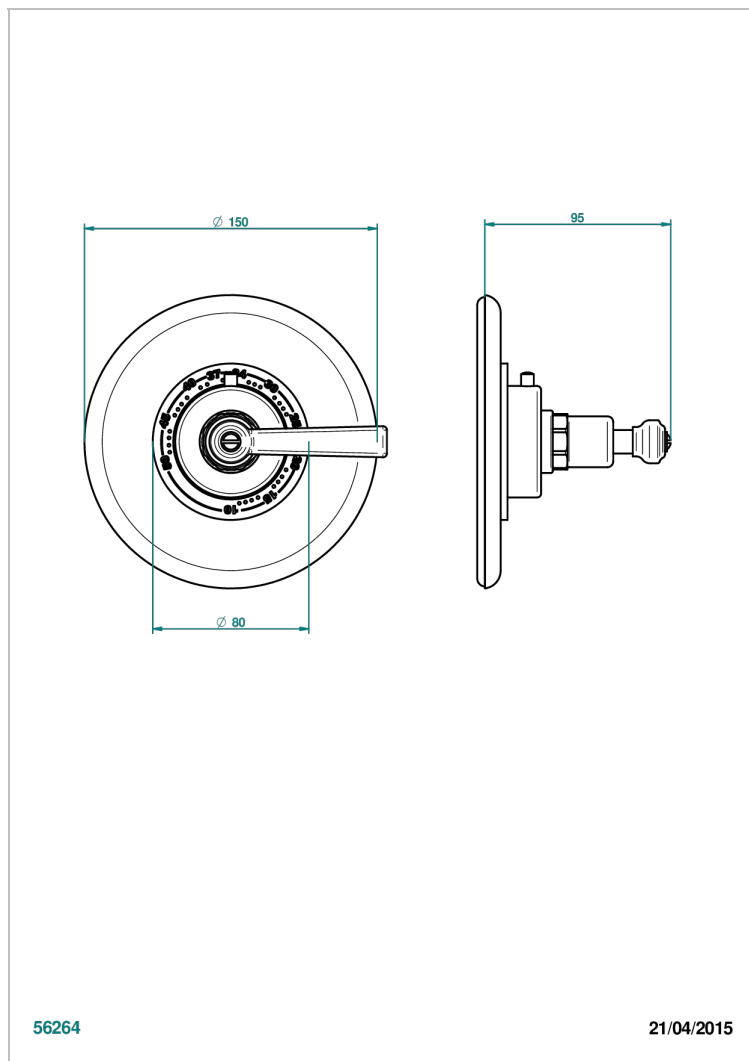

# CLUB SAINT-GERMAIN WITH LEVER HANDLES

G7J-15EN16EM

THG<sup>®</sup>  
PARIS

Trim plate and handle for eurotherm valve 8200/us & 8300/us

## CHARACTERISTIC

- Club Saint-Germain with lever handles
- Trim plate and handle for eurotherm valve 8200/us & 8300/us