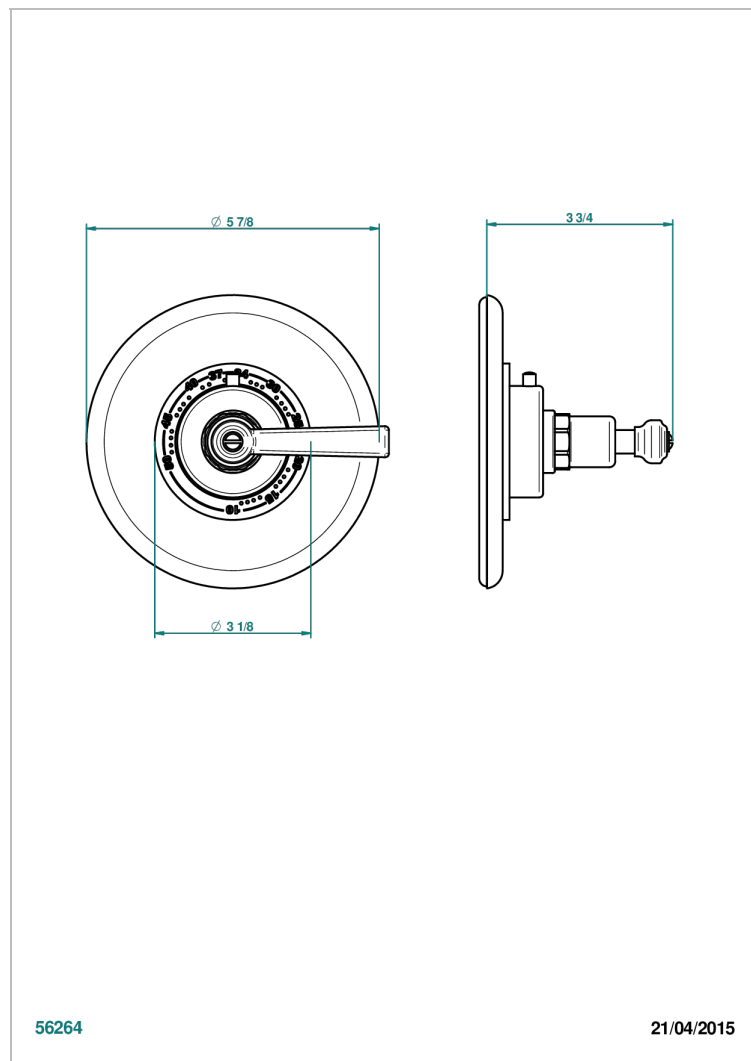

CLUB SAINT-GERMAIN WITH LEVER HANDLES

G7J-15EN16EM

Trim plate and handle for eurotherm valve 8200/us & 8300/us

CHARACTERISTIC

- Club Saint-Germain with lever handles
- Trim plate and handle for eurotherm valve 8200/us & 8300/us