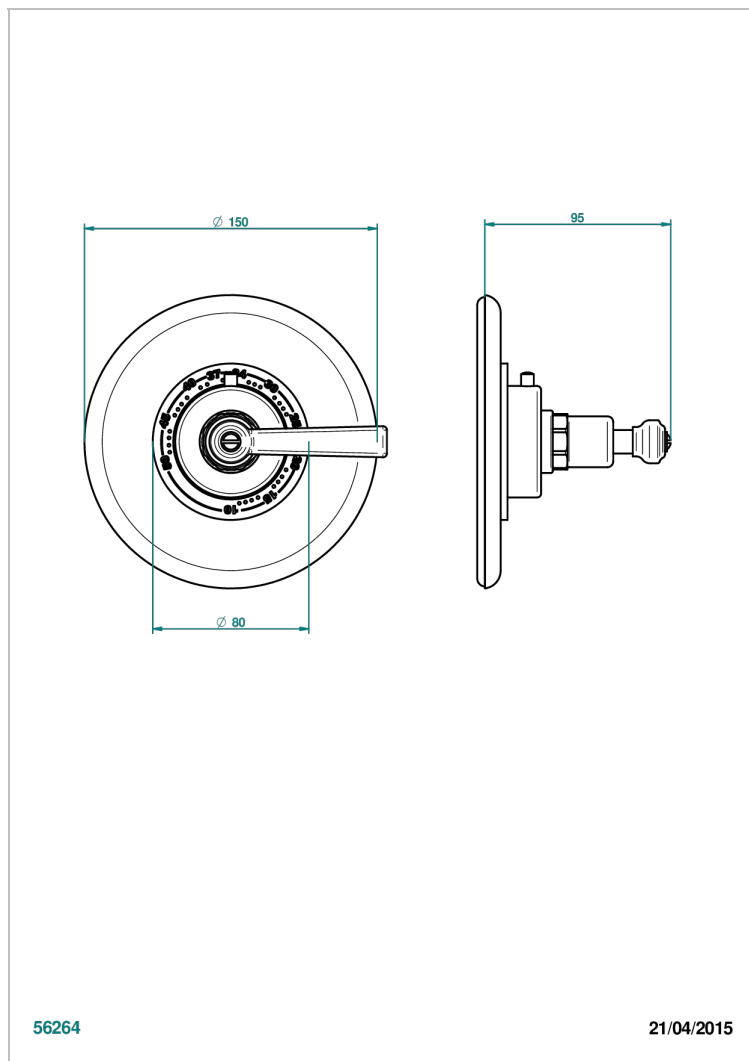

# SAINT-GERMAIN CON MANETAS

G7D-15EN16US

Trim plate and handle for eurotherm valve

THG<sup>®</sup>  
PARIS

## CARACTERÍSTICAS

- Saint-germain con manetas
- Trim plate and handle for eurotherm valve