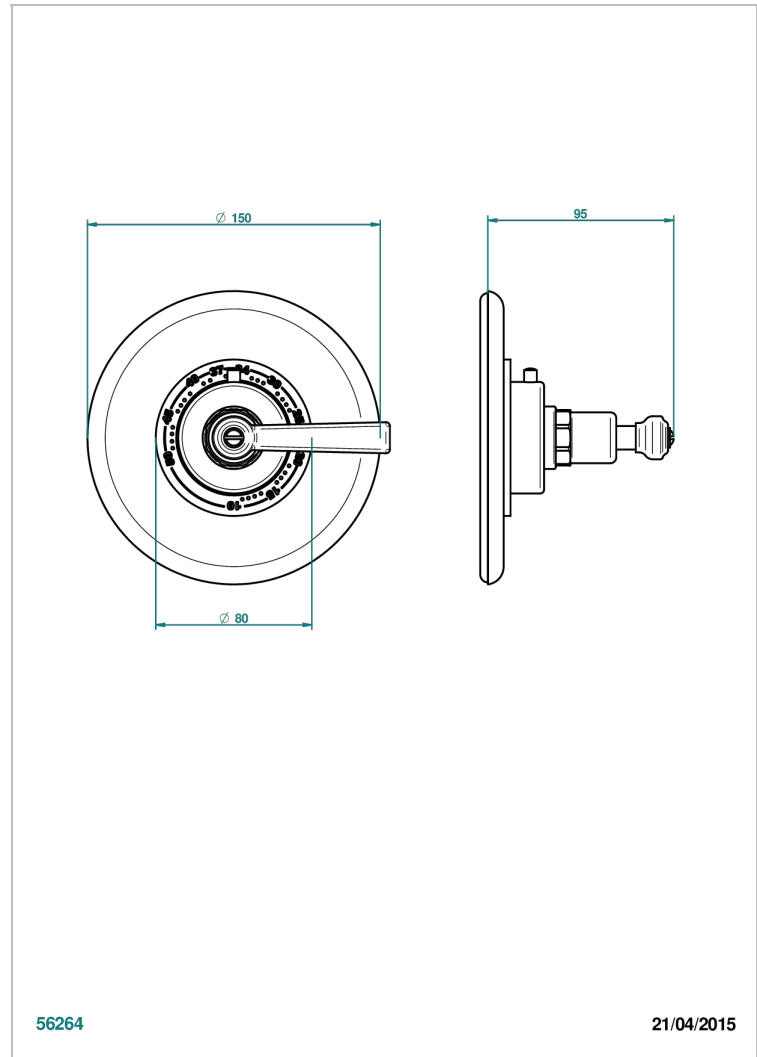

SAINT-GERMAIN WITH LEVER HANDLES

G7D-15EN16US

Trim plate and handle for eurotherm valve 8200/us & 8300/us

THG[®]
PARIS

CHARACTERISTIC

- Saint-germain with lever handles
- Trim plate and handle for eurotherm valve 8200/us & 8300/us