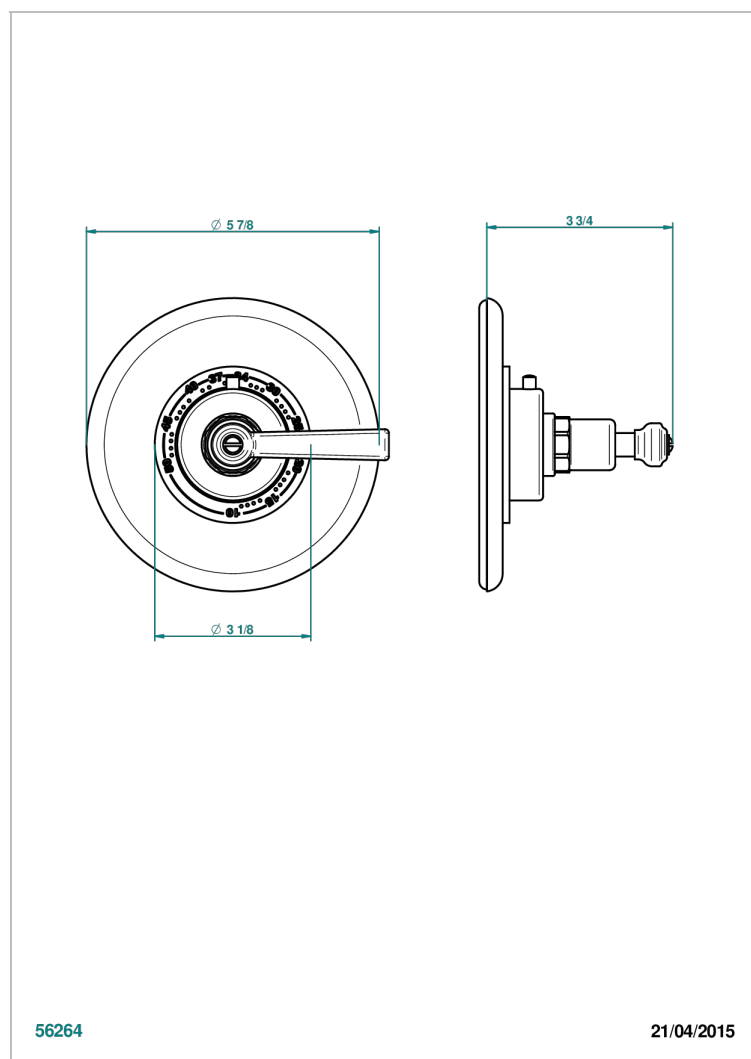

# SAINT-GERMAIN CON MANETAS

G7D-15EN16US

Trim plate and handle for eurotherm valve

THG<sup>®</sup>  
PARIS

## CARACTERÍSTICAS

- Saint-germain con manetas
- Trim plate and handle for eurotherm valve