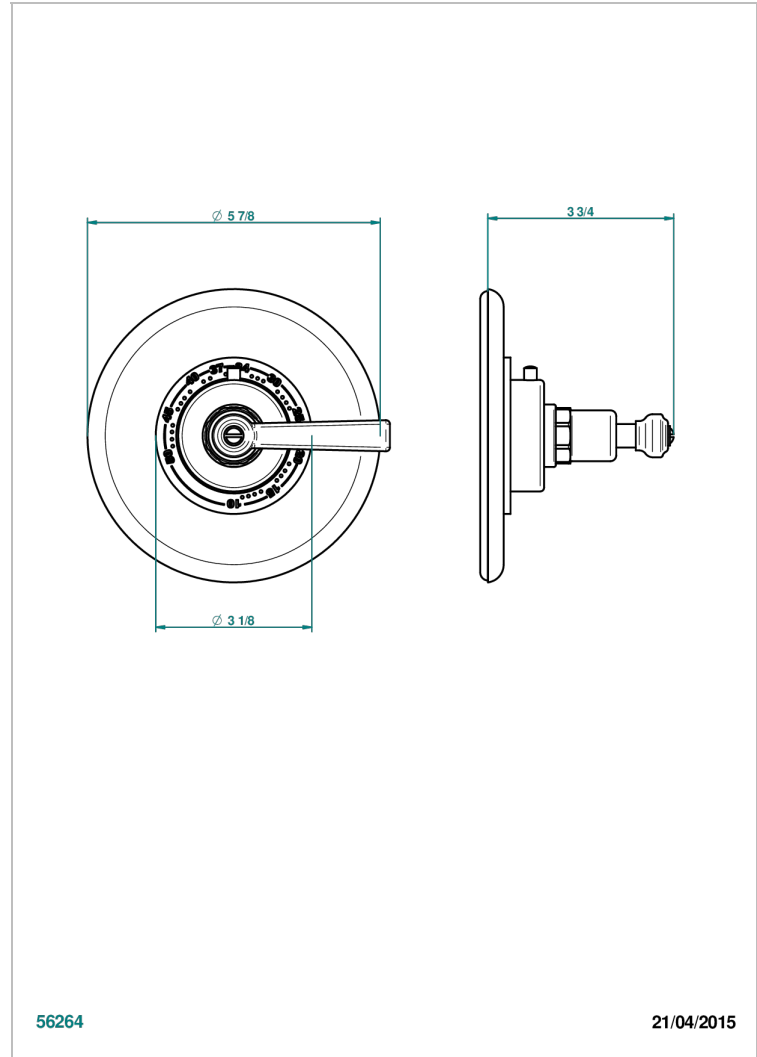

SAINT-GERMAIN WITH LEVER HANDLES

G7D-15EN16US

Trim plate and handle for eurotherm valve 8200/us & 8300/us

THG[®]
PARIS

CHARACTERISTIC

- Saint-germain with lever handles
- Trim plate and handle for eurotherm valve 8200/us & 8300/us