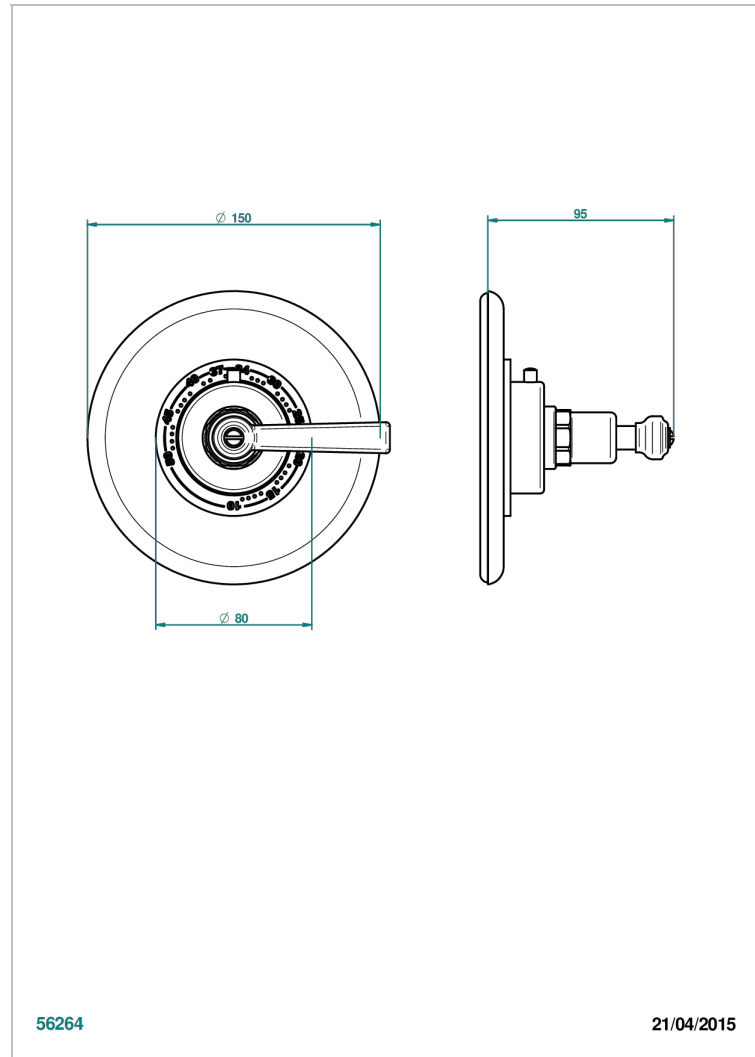

SAINT-GERMAIN WITH LEVER HANDLES

G7D-15EN16EM

Trim plate and handle for eurotherm valve 8200/us & 8300/us

THG[®]
PARIS

CHARACTERISTIC

- Saint-germain with lever handles
- Trim plate and handle for eurotherm valve 8200/us & 8300/us