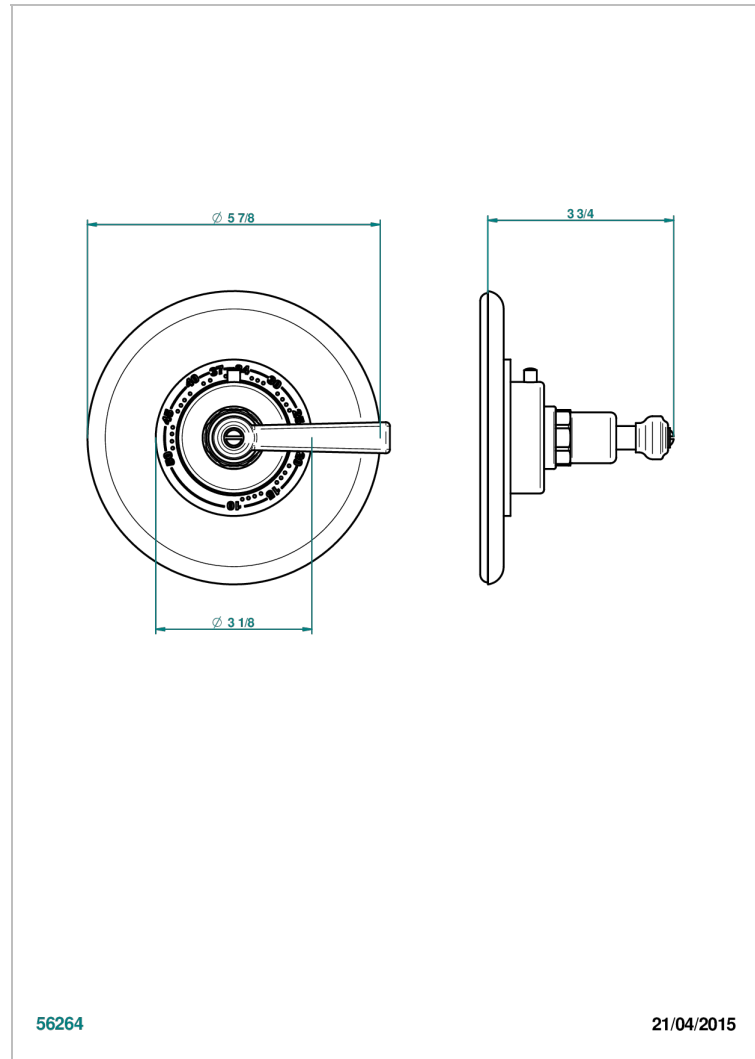

# SAINT-GERMAIN WITH LEVER HANDLES

G7D-15EN16EM

Trim plate and handle for eurotherm valve 8200/us & 8300/us

THG<sup>®</sup>  
PARIS

56264

21/04/2015

## CHARACTERISTIC

- Saint-germain with lever handles
- Trim plate and handle for eurotherm valve 8200/us & 8300/us