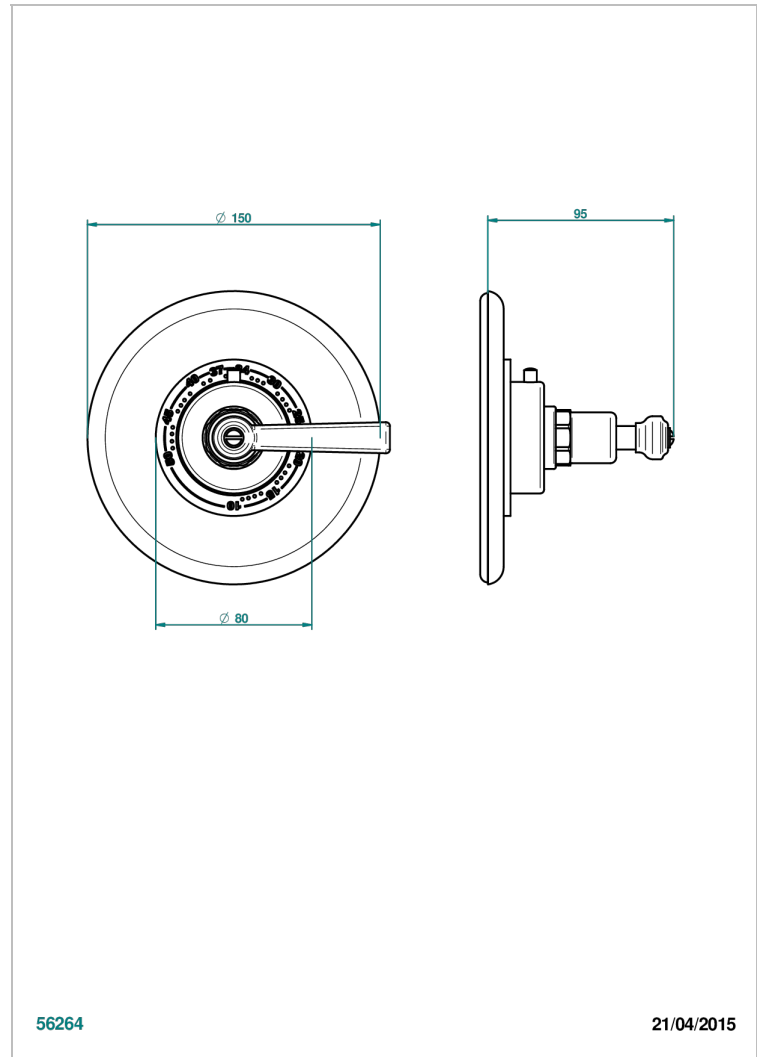

SAINT-GERMAIN WITH LEVER

G7D-15EN16EM

Trim for Eurotherm thermostat n° 8105N, 8200N, 8300

THG[®]
PARIS

CHARACTERISTIC

- Saint-germain with lever
- Trim for Eurotherm thermostat n° 8105N, 8200N, 8300

RELATED SKU'S

- Ref. G00-8105N 1/2" Eurotherm thermostat, 40 l/min with wax cartridge
- Ref. G00-8200N 3/4" Eurotherm thermostat, 80 l/min

AVAILABLE FINITIONS

Antique nickel - H28
Black ceram - D30
Blush PVD - H62
Brass color PVD - H49
Brown bronze color PVD - F33
Gold color PVD - H52