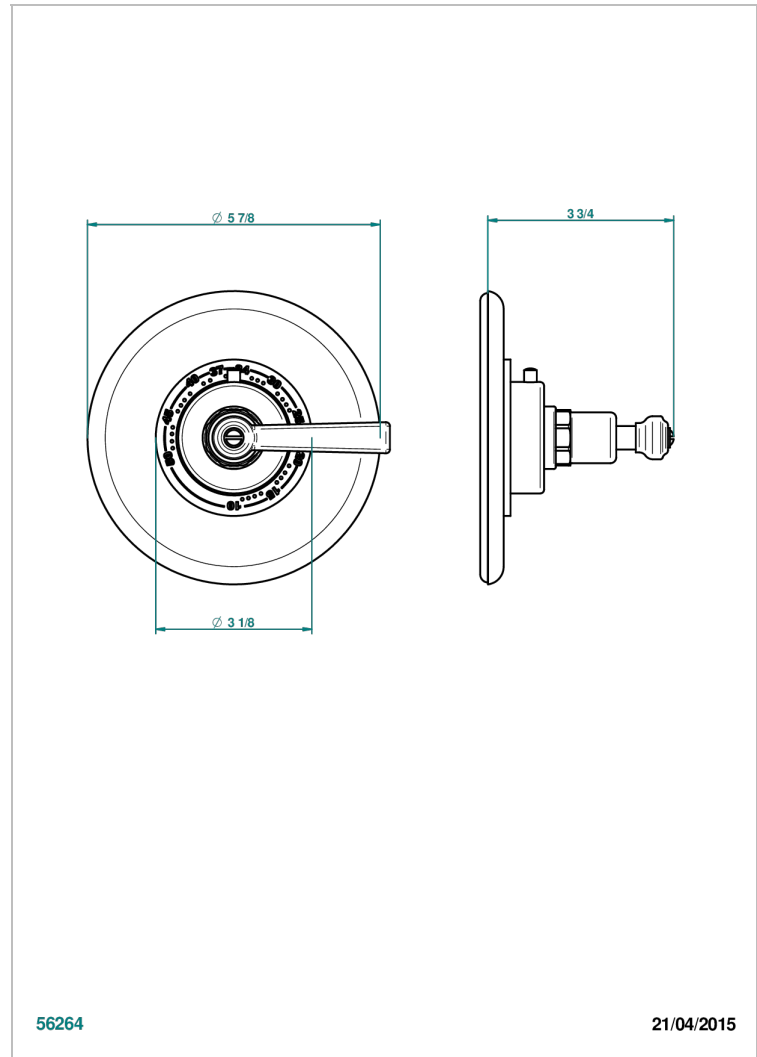

# SAINT-GERMAIN WITH LEVER

G7D-15EN16EM

Trim for Eurotherm thermostat n° 8105N, 8200N, 8300

THG<sup>®</sup>  
PARIS

## CHARACTERISTIC

- Saint-germain with lever
- Trim for Eurotherm thermostat n° 8105N, 8200N, 8300

## RELATED SKU'S

- Ref. G00-8105N 1/2" Eurotherm thermostat, 40 l/min with wax cartridge
- Ref. G00-8200N 3/4" Eurotherm thermostat, 80 l/min