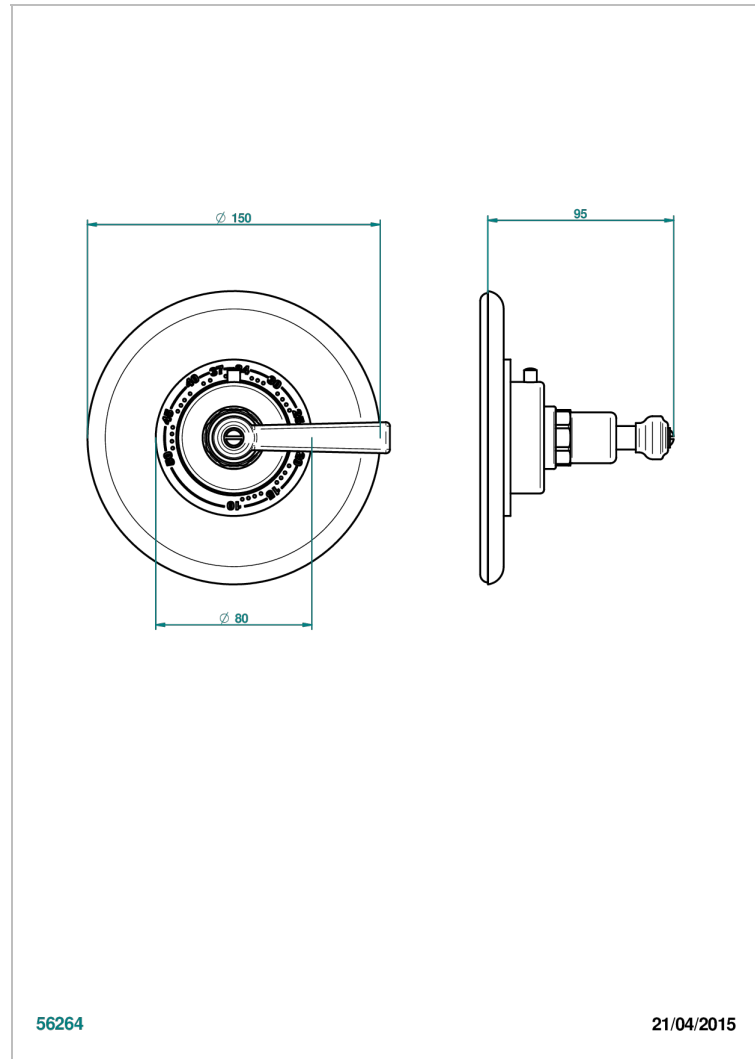

# SAINT-GERMAIN WITH LEVER

G7D-15EN16EM

Trim for Eurotherm thermostat n° 8105N, 8200N, 8300

THG<sup>®</sup>  
PARIS

## CHARACTERISTIC

- Saint-germain with lever
- Trim for Eurotherm thermostat n° 8105N, 8200N, 8300

## RELATED SKU'S

- Ref. G00-8105N 1/2" Eurotherm thermostat, 40 l/min with wax cartridge
- Ref. G00-8200N 3/4" Eurotherm thermostat, 80 l/min