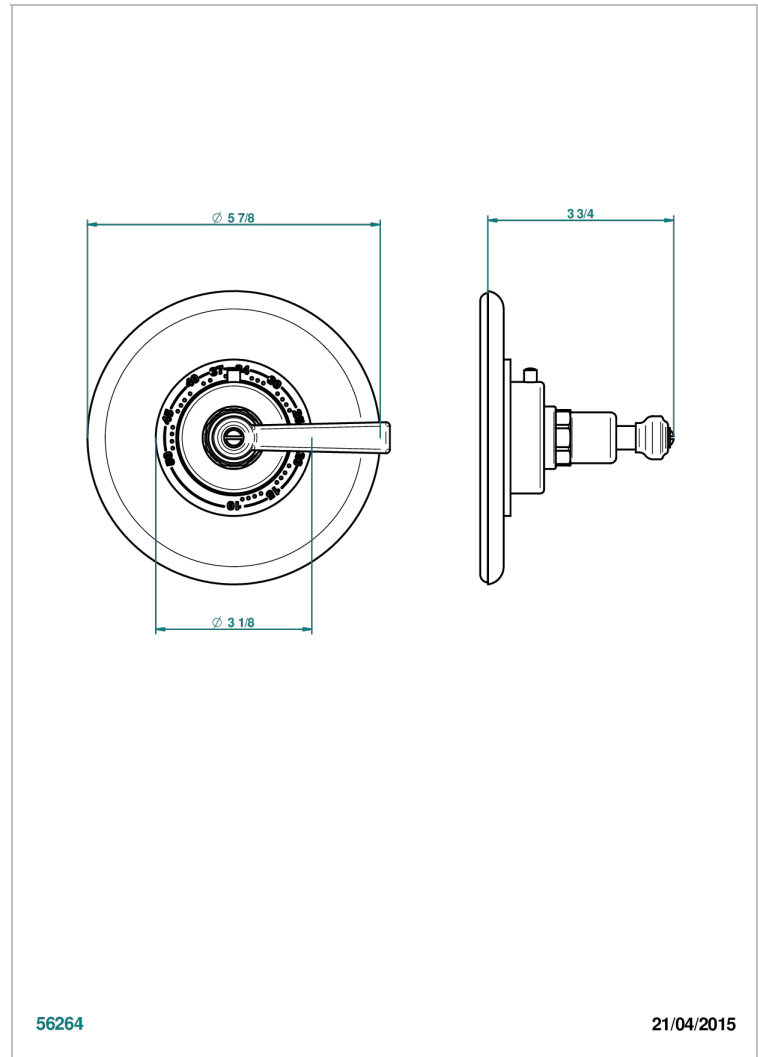

SAINT-GERMAIN WITH LEVER

G7D-15EN16EM

Trim for Eurotherm thermostat n° 8105N, 8200N, 8300

THG[®]
PARIS

CHARACTERISTIC

- Saint-germain with lever
- Trim for Eurotherm thermostat n° 8105N, 8200N, 8300

RELATED SKU'S

- Ref. G00-8105N 1/2" Eurotherm thermostat, 40 l/min with wax cartridge
- Ref. G00-8200N 3/4" Eurotherm thermostat, 80 l/min

AVAILABLE FINITIONS

Antique nickel - H28
Black ceram - D30
Blush PVD - H62
Brass color PVD - H49
Brown bronze color PVD - F33
Gold color PVD - H52