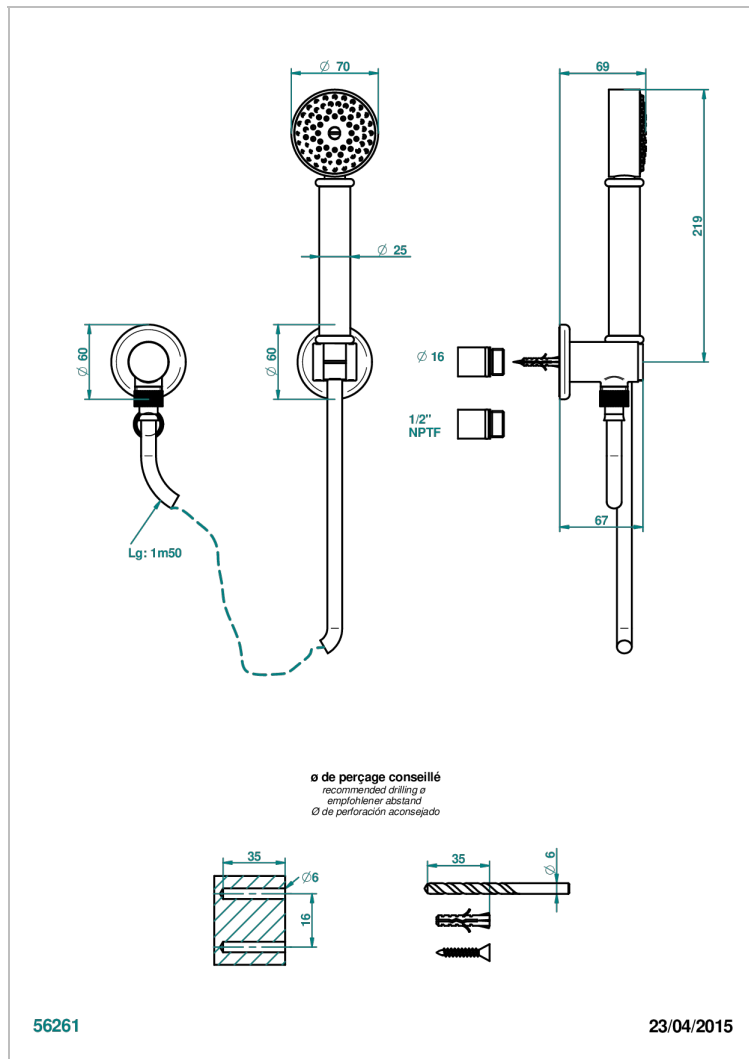

SAINT-GERMAIN WITH LEVER HANDLES

G7D-52/US

Wall mounted handshower with separate fixed hook

CHARACTERISTIC

- Saint-germain with lever handles
- Wall mounted handshower with separate fixed hook

TECHNICAL SPECS

- Recommandé : 3 bars (max. 5 bars) - Advised : 43,5 psi (max. 72 psi)
- 9,5 l/min à 3 bars (2.5 gpm at 43.5 psi)

AVAILABLE FINITIONS

Black ceram - D30
Blush PVD - H62
Brass color PVD - H49
Brown bronze color PVD - F33
Chrome polished - A02
Chrome polished / gold polished - G02

Matt nickel (American satin) - C01
Matt nickel color PVD - H56
Natural smoked Brass - A13
Nickel antique / Sovereign - H28
Nickel color PVD - H55
Nickel polished - B01

Soft gold - F30
Soft matt gold - F31
Umber PVD - H66