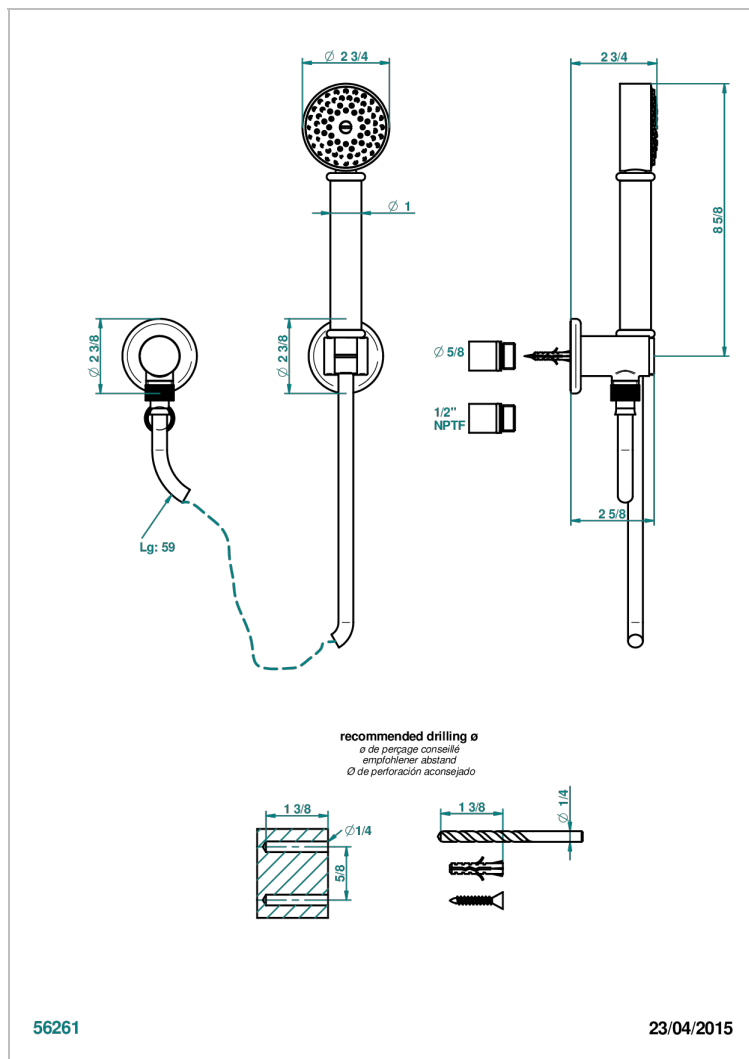

SAINT-GERMAIN WITH LEVER HANDLES

G7D-52/US

Wall mounted handshower with separate fixed hook

CHARACTERISTIC

- Saint-germain with lever handles
- Wall mounted handshower with separate fixed hook

TECHNICAL SPECS

- Recommandé : 3 bars (max. 5 bars) - Advised : 43,5 psi (max. 72 psi)
- 9,5 l/min à 3 bars (2.5 gpm at 43.5 psi)

AVAILABLE FINITIONS

Black ceram - D30
 Blush PVD - H62
 Brass color PVD - H49
 Brown bronze color PVD - F33
 Chrome polished - A02
 Chrome polished / gold polished - G02

Matt nickel (American satin) - C01
 Matt nickel color PVD - H56
 Natural smoked Brass - A13
 Nickel antique / Sovereign - H28
 Nickel color PVD - H55
 Nickel polished - B01

Soft gold - F30
 Soft matt gold - F31
 Umber PVD - H66