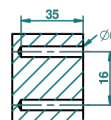

BEAUBOURG WITH LEVER HANDLES

G7B-52/US

Wall mounted handshower with separate fixed hook

56261

23/04/2015

CHARACTERISTIC

- Beaubourg with lever handles
- Wall mounted handshower with separate fixed hook

TECHNICAL SPECS

- Recommandé : 3 bars (max. 5 bars) - Advised : 43,5 psi (max. 72 psi)
- 9,5 l/min à 3 bars (2.5 gpm at 43.5 psi)

AVAILABLE FINITIONS

Black ceram - D30
Blush PVD - H62
Brass color PVD - H49
Brown bronze color PVD - F33
Chrome polished - A02
Chrome polished / gold polished - G02

Gold color PVD - H52
Gold mat - F07
Gold polished - F01
Graphite PVD - H64
Light coated bronze - D01
Matt Umber PVD - H67

Matt blush PVD - H60
Matt brass color PVD - H50
Matt brown bronze color PVD - F34
Matt chrome (American satin) - C02
Matt gold color PVD - H53
Matt graphite PVD - H65

Matt nickel (American satin) - C01
Matt nickel color PVD - H56
Natural smoked Brass - A13
Nickel antique / Sovereign - H28
Nickel color PVD - H55
Nickel polished - B01

Soft gold - F30
Soft matt gold - F31
Umber PVD - H66