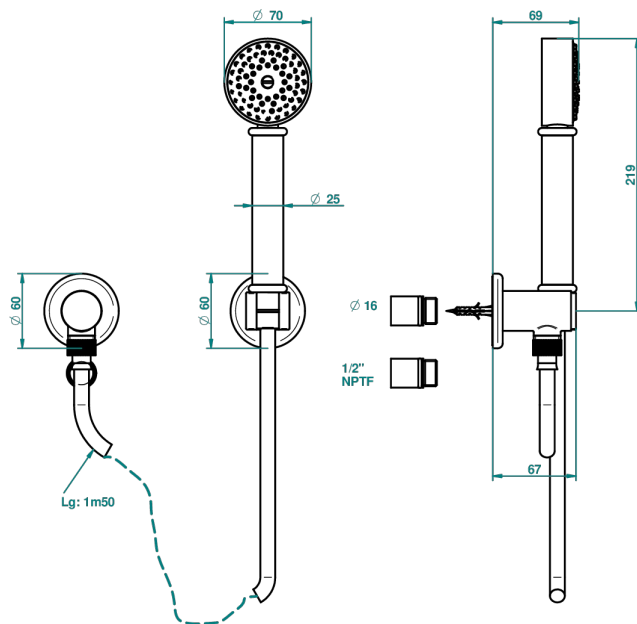

BEAUBOURG WITH LEVER HANDLES

G7B-52/US

Wall mounted handshower with separate fixed hook

56261

23/04/2015

CHARACTERISTIC

- Beaubourg with lever handles
- Wall mounted handshower with separate fixed hook

TECHNICAL SPECS

- Recommandé : 3 bars (max. 5 bars) - Advised : 43,5 psi (max. 72 psi)
- 9,5 l/min à 3 bars (2.5 gpm at 43.5 psi)

AVAILABLE FINITIONS

Black ceram - D30
Blush PVD - H62
Brass color PVD - H49
Brown bronze color PVD - F33
Chrome polished - A02
Chrome polished / gold polished - G02

Gold color PVD - H52
Gold mat - F07
Gold polished - F01
Graphite PVD - H64
Light coated bronze - D01
Matt Umber PVD - H67

Matt blush PVD - H60
Matt brass color PVD - H50
Matt brown bronze color PVD - F34
Matt chrome (American satin) - C02
Matt gold color PVD - H53
Matt graphite PVD - H65

Matt nickel (American satin) - C01
Matt nickel color PVD - H56
Natural smoked Brass - A13
Nickel antique / Sovereign - H28
Nickel color PVD - H55
Nickel polished - B01

Soft gold - F30
Soft matt gold - F31
Umber PVD - H66