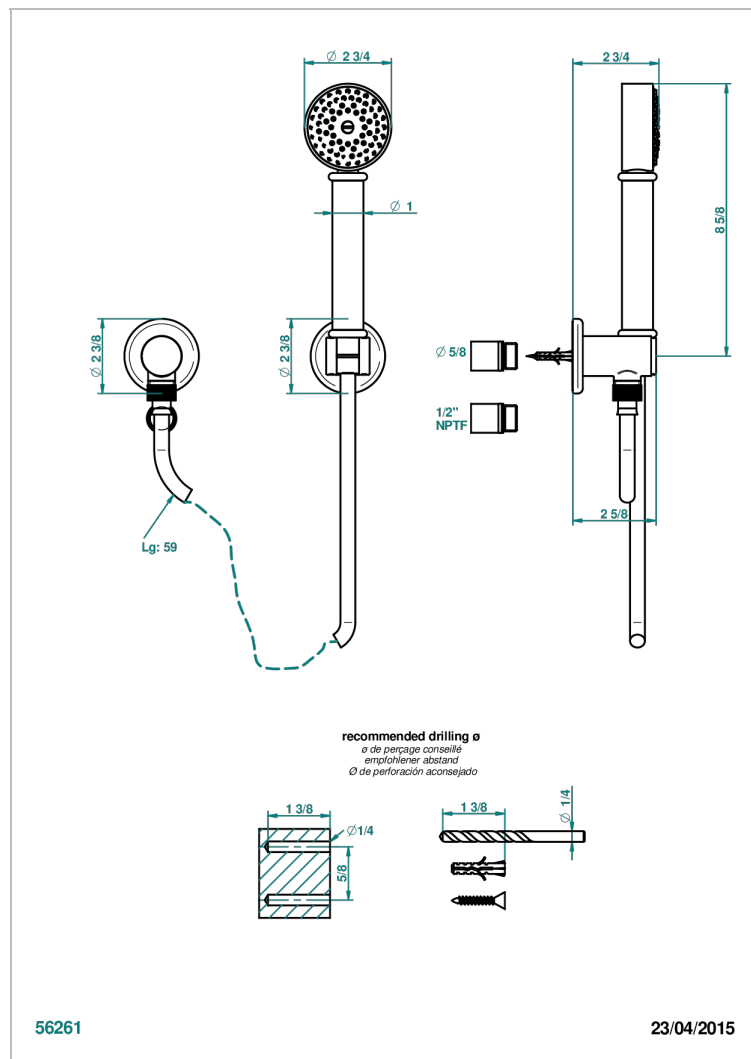

BEAUBOURG WITH LEVER HANDLES

G7B-52/US

Wall mounted handshower with separate fixed hook

CHARACTERISTIC

- Beaubourg with lever handles
- Wall mounted handshower with separate fixed hook

TECHNICAL SPECS

- Recommandé : 3 bars (max. 5 bars) - Advised : 43,5 psi (max. 72 psi)
- 9,5 l/min à 3 bars (2.5 gpm at 43.5 psi)

Matt blush PVD - H60
Matt brass color PVD - H50
Matt brown bronze color PVD - F34
Matt chrome (American satin) - C02
Matt gold color PVD - H53
Matt graphite PVD - H65

Matt nickel (American satin) - C01
Matt nickel color PVD - H56
Natural smoked Brass - A13
Nickel antique / Sovereign - H28
Nickel color PVD - H55
Nickel polished - B01