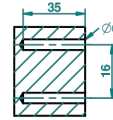

56261

23/04/2015

CHARACTERISTIC

- Beaubourg
- Wall mounted handshower with separate fixed hook

TECHNICAL SPECS

- Recommandé : 3 bars (max. 5 bars) - Advised : 43,5 psi (max. 72 psi)
- 9,5 l/min à 3 bars (2.5 gpm at 43.5 psi)

AVAILABLE FINITIONS

Black ceram - D30
Blush PVD - H62
Brass color PVD - H49
Brown bronze color PVD - F33
Chrome polished - A02
Chrome polished / gold polished - G02

Gold color PVD - H52
Gold mat - F07
Gold polished - F01
Graphite PVD - H64
Light coated bronze - D01
Matt Umber PVD - H67

Matt blush PVD - H60
Matt brass color PVD - H50
Matt brown bronze color PVD - F34
Matt chrome (American satin) - C02
Matt gold color PVD - H53
Matt graphite PVD - H65

Matt nickel (American satin) - C01
Matt nickel color PVD - H56
Natural smoked Brass - A13
Nickel antique / Sovereign - H28
Nickel color PVD - H55
Nickel polished - B01

Soft gold - F30
Soft matt gold - F31
Umber PVD - H66