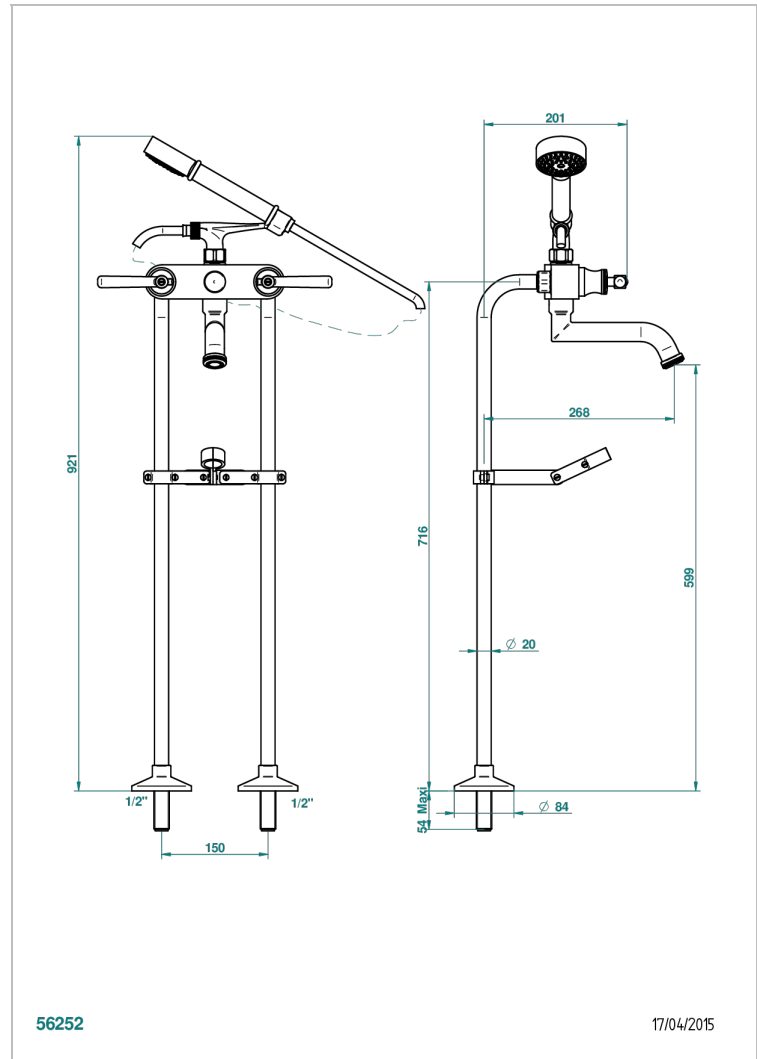

BEAUBOURG WITH LEVER

G7B-13700

THG[®]
PARIS

Free-standing 2-hole bath/telephone shower mixer with upright connections and "T" piece fixation

CHARACTERISTIC

- Beaubourg with lever
- Free-standing 2-hole bath/telephone shower mixer with upright connections and "T" piece fixation

TECHNICAL SPECS

- Recommandé : 3 bars (max. 5 bars) - Advised : 43,5 psi (max. 72 psi)
- Bec : 75 l/min à 3 bars - Douchette : 9,5 l/min à 3 bars
- Spout : 19,8 gpm at 43.5 psi - Handshower : 2.5 gpm at 43.5 psi