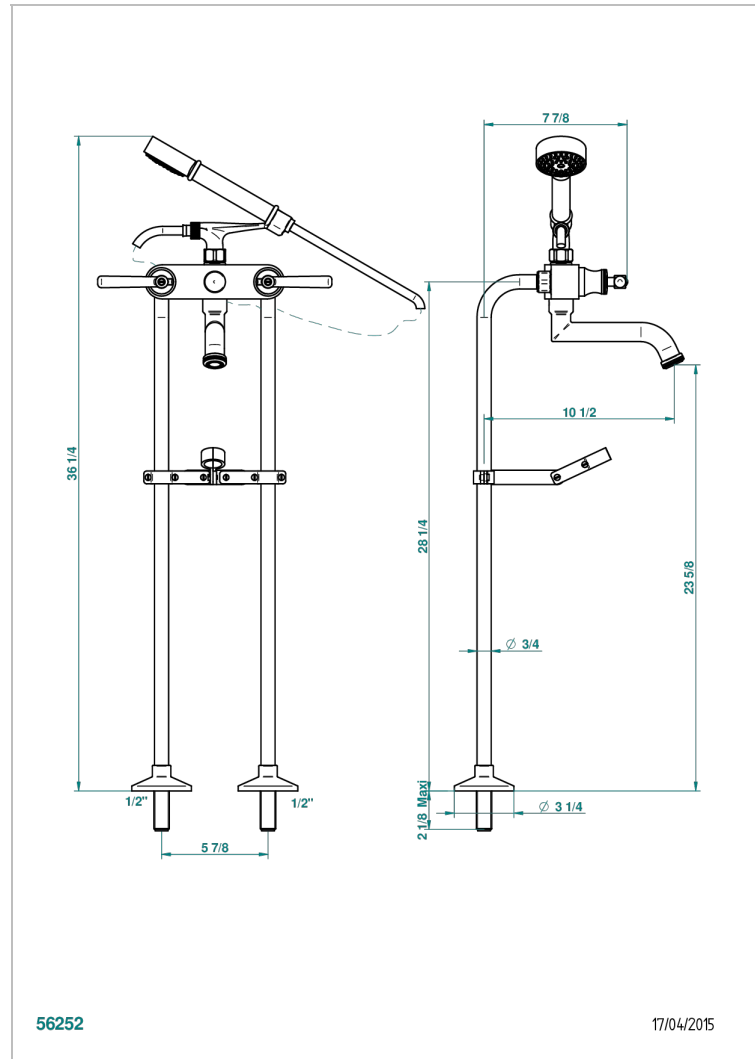

BEAUBOURG WITH LEVER

G7B-13700

THG[®]
PARIS

Free-standing 2-hole bath/telephone shower mixer with upright connections and "T" piece fixation

CHARACTERISTIC

- Beaubourg with lever
- Free-standing 2-hole bath/telephone shower mixer with upright connections and "T" piece fixation

TECHNICAL SPECS

- Recommandé : 3 bars (max. 5 bars) - Advised : 43,5 psi (max. 72 psi)
- Bec : 75 l/min à 3 bars - Douchette : 9,5 l/min à 3 bars
- Spout : 19,8 gpm at 43.5 psi - Handshower : 2.5 gpm at 43.5 psi