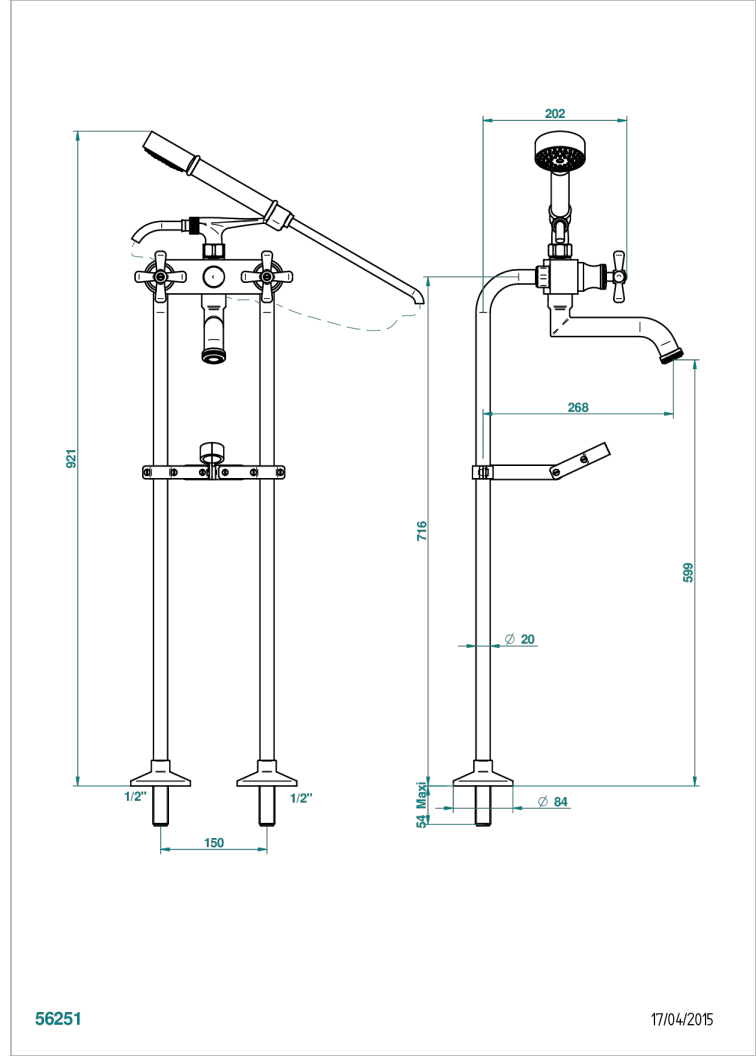

Free-standing 2-hole bath/telephone shower mixer with upright connections and "T" piece fixation

CHARACTERISTIC

- Beaubourg
- Free-standing 2-hole bath/telephone shower mixer with upright connections and "T" piece fixation

TECHNICAL SPECS

- Recommandé : 3 bars (max. 5 bars) - Advised : 43,5 psi (max. 72 psi)
- Bec : 75 l/min à 3 bars - Douchette : 9,5 l/min à 3 bars
- Spout : 19,8 gpm at 43.5 psi - Handshower : 2.5 gpm at 43.5 psi