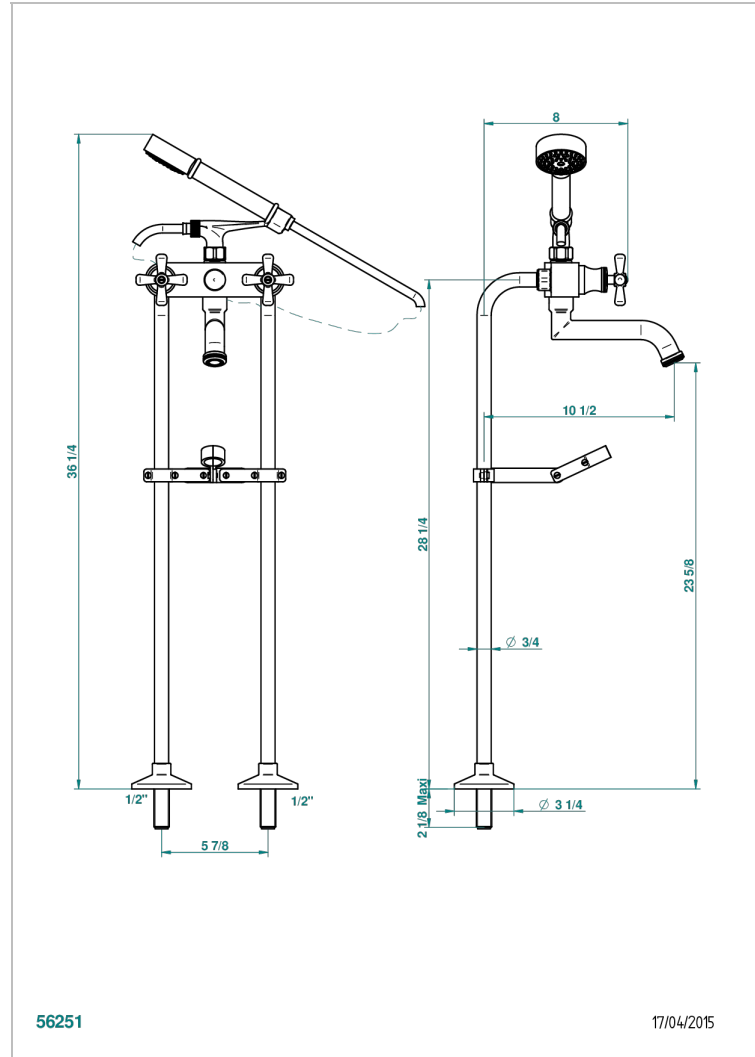

Free-standing 2-hole bath/telephone shower mixer with upright connections and "T" piece fixation

56251

17/04/2015

CHARACTERISTIC

- Beaubourg
- Free-standing 2-hole bath/telephone shower mixer with upright connections and "T" piece fixation

TECHNICAL SPECS

- Recommandé : 3 bars (max. 5 bars) - Advised : 43,5 psi (max. 72 psi)
- Bec : 75 l/min à 3 bars - Douchette : 9,5 l/min à 3 bars
- Spout : 19,8 gpm at 43.5 psi - Handshower : 2.5 gpm at 43.5 psi