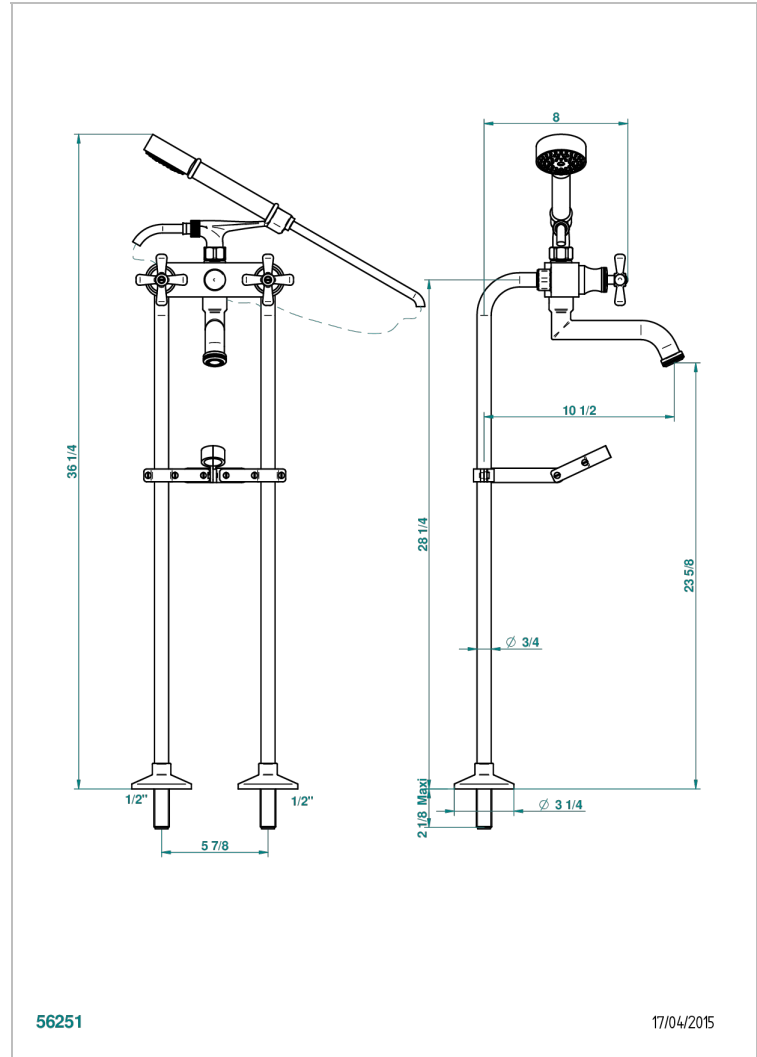

Free-standing 2-hole bath/telephone shower mixer with upright connections and "T" piece fixation

56251

17/04/2015

CHARACTERISTIC

- Beaubourg
- Free-standing 2-hole bath/telephone shower mixer with upright connections and "T" piece fixation

TECHNICAL SPECS

- Recommandé : 3 bars (max. 5 bars) - Advised : 43,5 psi (max. 72 psi)
- Bec : 75 l/min à 3 bars - Douchette : 9,5 l/min à 3 bars
- Spout : 19,8 gpm at 43.5 psi - Handshower : 2.5 gpm at 43.5 psi