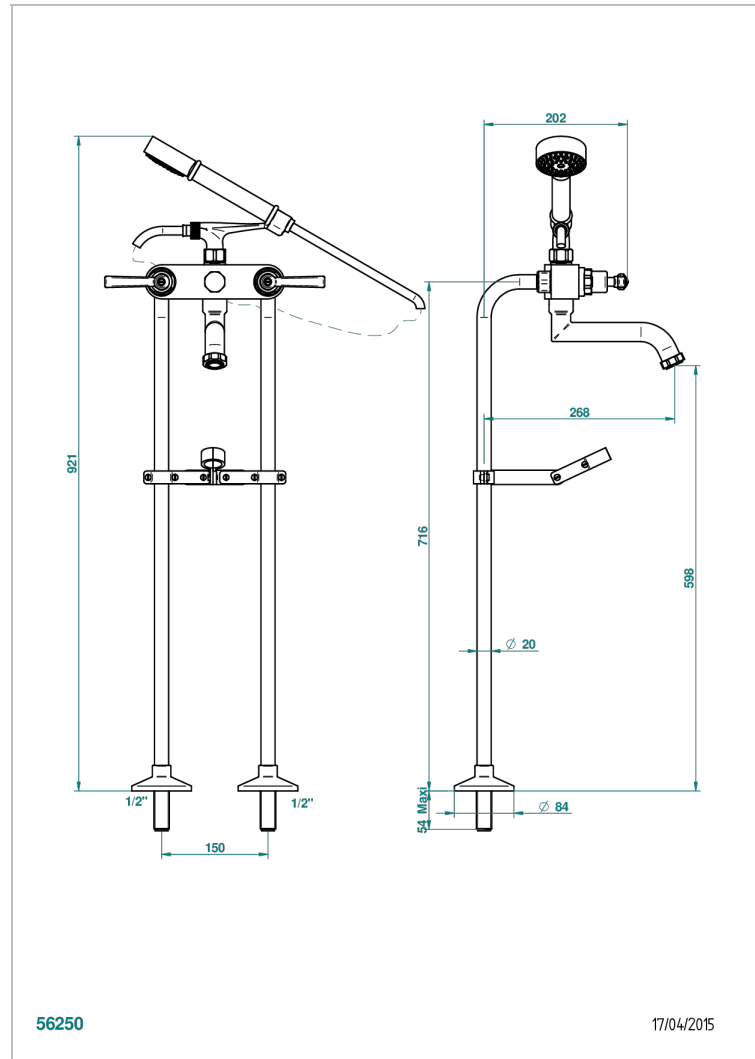

SAINT-GERMAIN WITH LEVER

G7D-13700

THG[®]
PARIS

Free-standing 2-hole bath/telephone shower mixer with upright connections and "T" piece fixation

CHARACTERISTIC

- Saint-germain with lever
- Free-standing 2-hole bath/telephone shower mixer with upright connections and "T" piece fixation

TECHNICAL SPECS

- Recommandé : 3 bars (max. 5 bars) - Advised : 43,5 psi (max. 72 psi)
- Bec : 75 l/min à 3 bars - Douchette : 9,5 l/min à 3 bars
- Spout : 19,8 gpm at 43.5 psi - Handshower : 2.5 gpm at 43.5 psi