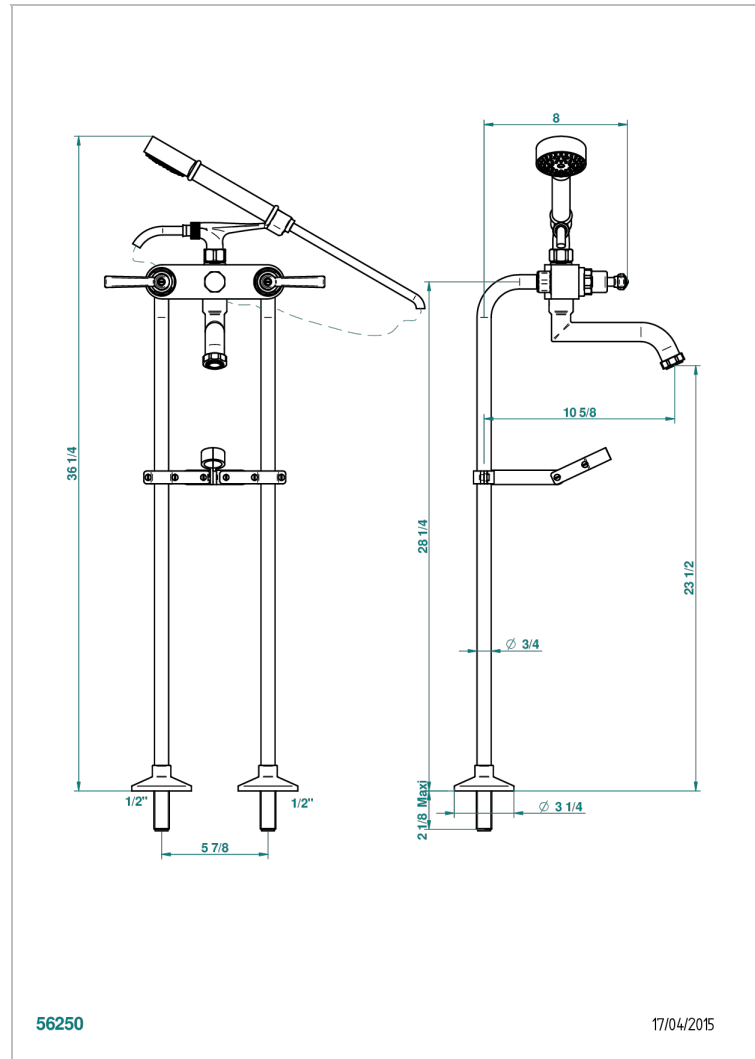

SAINT-GERMAIN WITH LEVER

G7D-13700

THG[®]
PARIS

Free-standing 2-hole bath/telephone shower mixer with upright connections and "T" piece fixation

CHARACTERISTIC

- Saint-germain with lever
- Free-standing 2-hole bath/telephone shower mixer with upright connections and "T" piece fixation

TECHNICAL SPECS

- Recommandé : 3 bars (max. 5 bars) - Advised : 43,5 psi (max. 72 psi)
- Bec : 75 l/min à 3 bars - Douchette : 9,5 l/min à 3 bars
- Spout : 19,8 gpm at 43.5 psi - Handshower : 2.5 gpm at 43.5 psi