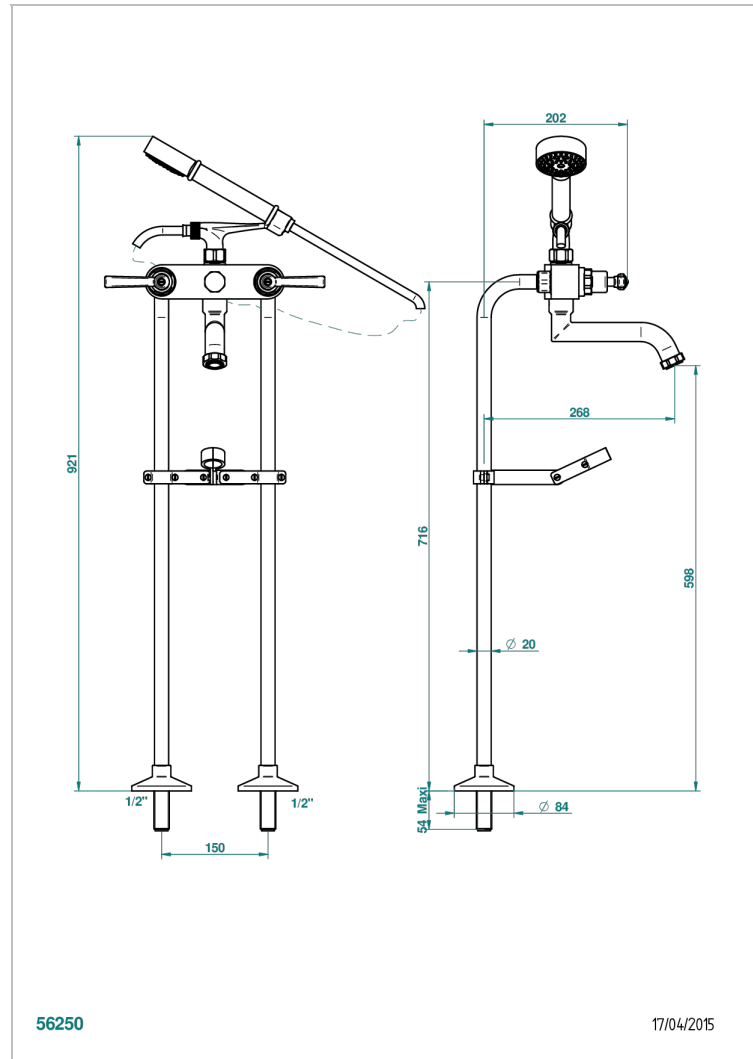

SAINT-GERMAIN WITH LEVER

G7D-13700

THG[®]
PARIS

Free-standing 2-hole bath/telephone shower mixer with upright connections and "T" piece fixation

CHARACTERISTIC

- Saint-germain with lever
- Free-standing 2-hole bath/telephone shower mixer with upright connections and "T" piece fixation

TECHNICAL SPECS

- Recommandé : 3 bars (max. 5 bars) - Advised : 43,5 psi (max. 72 psi)
- Bec : 75 l/min à 3 bars - Douchette : 9,5 l/min à 3 bars
- Spout : 19,8 gpm at 43.5 psi - Handshower : 2.5 gpm at 43.5 psi