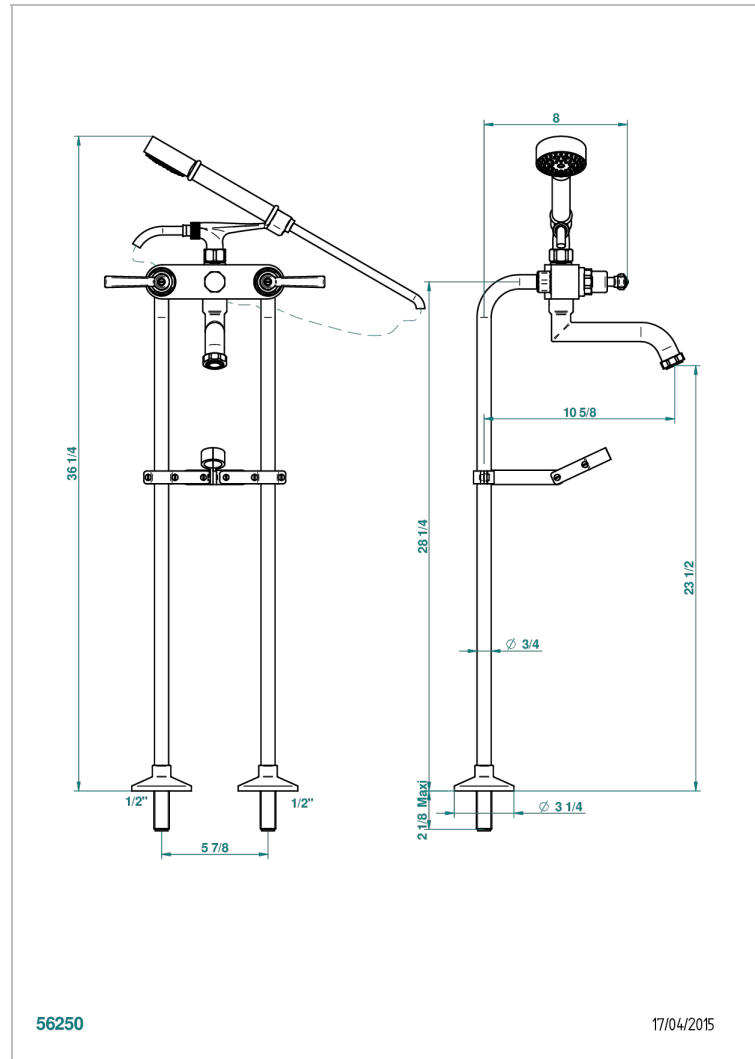

# SAINT-GERMAIN WITH LEVER

G7D-13700

THG<sup>®</sup>  
PARIS

Free-standing 2-hole bath/telephone shower mixer with upright connections and "T" piece fixation

56250

17/04/2015

## CHARACTERISTIC

- Saint-germain with lever
- Free-standing 2-hole bath/telephone shower mixer with upright connections and "T" piece fixation

## TECHNICAL SPECS

- Recommandé : 3 bars (max. 5 bars) - Advised : 43,5 psi (max. 72 psi)
- Bec : 75 l/min à 3 bars - Douchette : 9,5 l/min à 3 bars
- Spout : 19,8 gpm at 43.5 psi - Handshower : 2.5 gpm at 43.5 psi