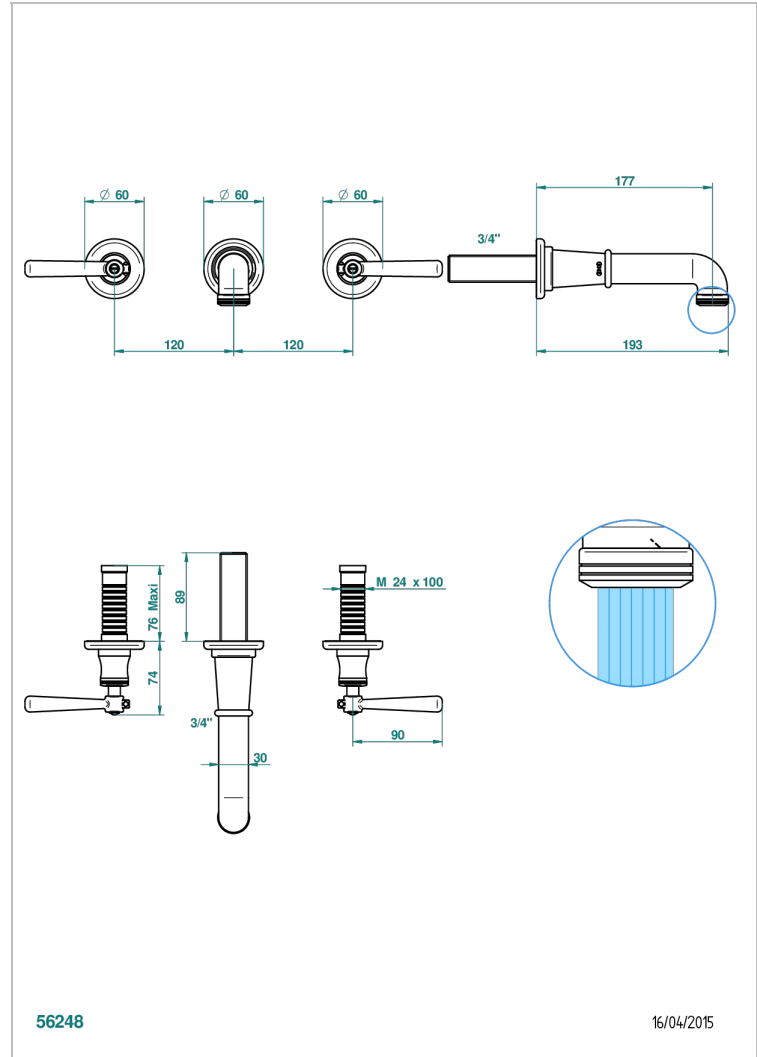

BEAUBOURG WITH LEVER

G7B-40GB

Trim only for wall mounted 3-hole basin mixer

56248

16/04/2015

CHARACTERISTIC

- Beaubourg with lever
- Trim only for wall mounted 3-hole basin mixer

TECHNICAL SPECS

- Recommandé : 3 bars (max. 5 bars) - Advised : 43,5 psi (max. 72 psi)
- 8,3 l/min à 3 bars (2.2 gpm at 43.5 psi)

RELATED SKU'S

- Ref. G00-40AC Rough parts for wall mounted 3 hole mixer, cross handle version
- Ref. G00-40AM Rough parts for wall mounted 3 hole mixer, lever handle version