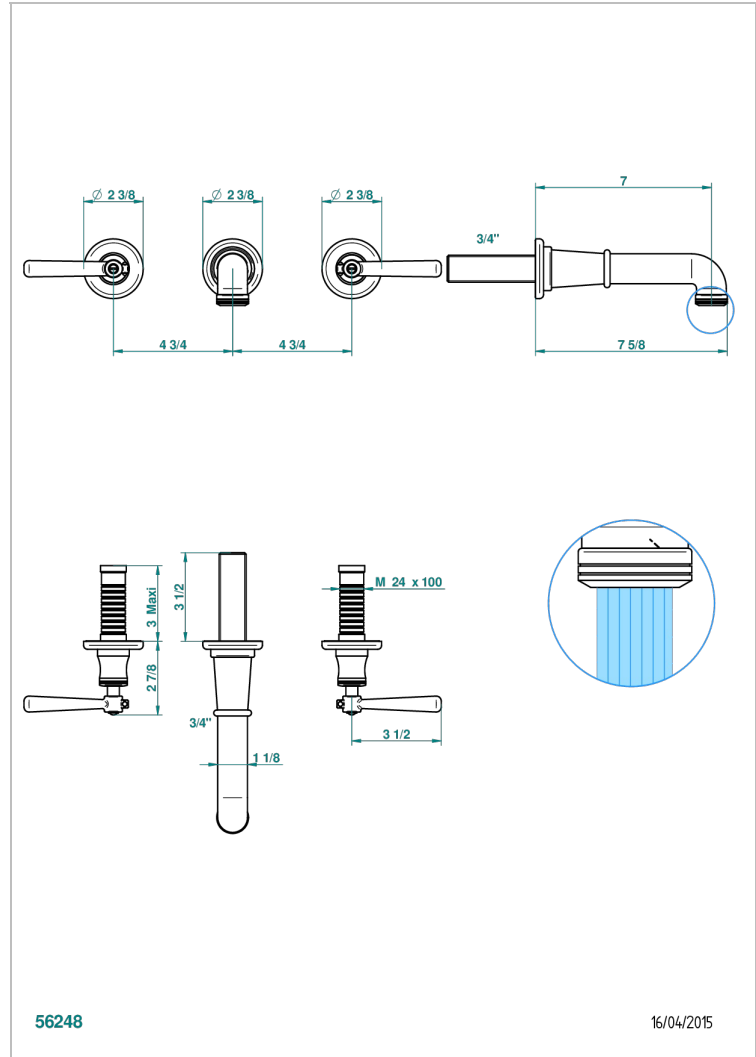

BEAUBOURG WITH LEVER

G7B-40GB

Trim only for wall mounted 3-hole basin mixer

56248

16/04/2015

CHARACTERISTIC

- Beaubourg with lever
- Trim only for wall mounted 3-hole basin mixer

TECHNICAL SPECS

- Recommandé : 3 bars (max. 5 bars) - Advised : 43,5 psi (max. 72 psi)
- 8,3 l/min à 3 bars (2.2 gpm at 43.5 psi)

RELATED SKU'S

- Ref. G00-40AC Rough parts for wall mounted 3 hole mixer, cross handle version
- Ref. G00-40AM Rough parts for wall mounted 3 hole mixer, lever handle version