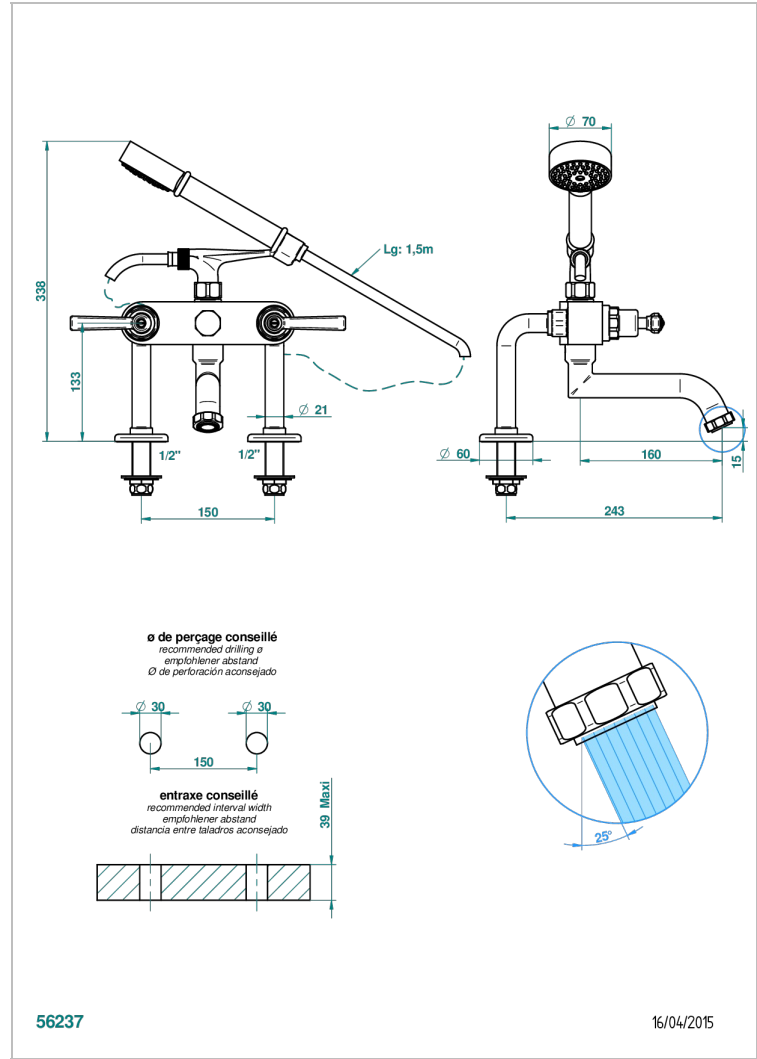

SAINT-GERMAIN WITH LEVER

G7D-13G

Rim mounted 2-hole bath/telephone shower mixer, shower and hose

CHARACTERISTIC

- ACS : 21ACCLY034

TECHNICAL SPECS

- Recommandé : 3 bars (max. 5 bars) - Advised : 43,5 psi (max. 72 psi)
- Bec : 75 l/min à 3 bars - Douchette : 9,5 l/min à 3 bars
- Spout : 19,8 gpm at 43.5 psi - Handshower : 2.5 gpm at 43.5 psi

STANDARDS

AVAILABLE FINITIONS

Antique nickel - H28
 Black ceram - D30
 Blush PVD - H62
 Brass color PVD - H49
 Brown bronze color PVD - F33
 Gold color PVD - H52

Graphite PVD - H64
 Lacquered light bronze - D01
 Matt Umber PVD - H67
 Matt blush PVD - H60
 Matt brass color PVD - H50
 Matt brown bronze color PVD - F34