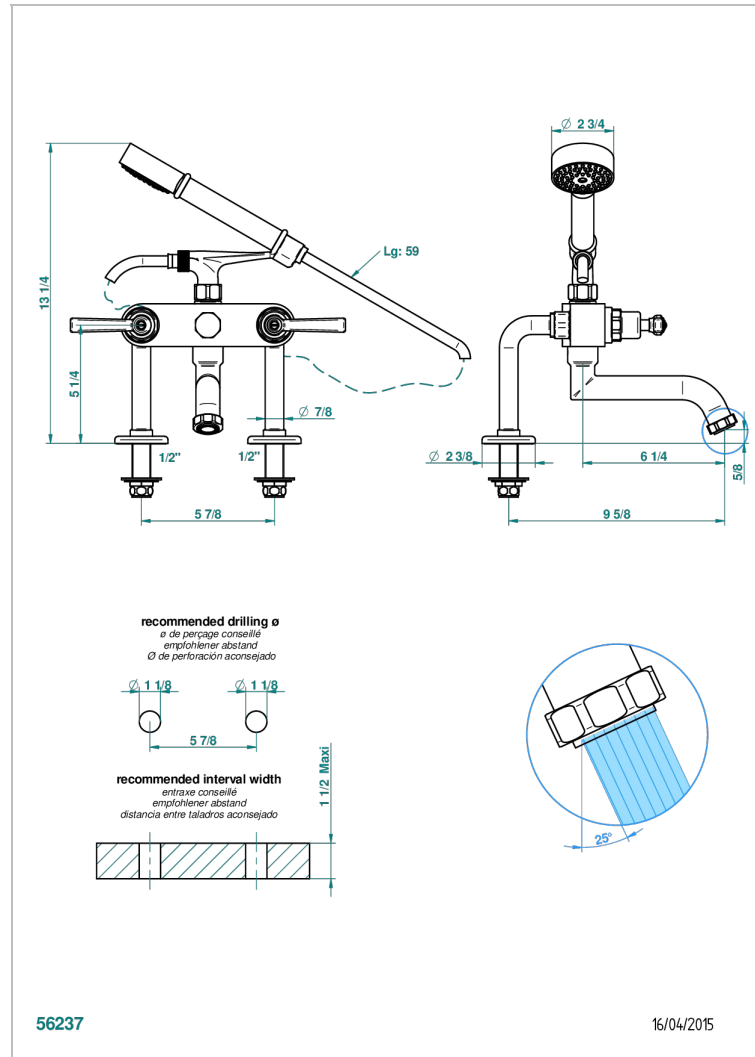

SAINT-GERMAIN WITH LEVER

G7D-13G

Rim mounted 2-hole bath/telephone shower mixer, shower and hose

CHARACTERISTIC

- ACS : 21ACCLY034

TECHNICAL SPECS

- Recommandé : 3 bars (max. 5 bars) - Advised : 43,5 psi (max. 72 psi)
- Bec : 75 l/min à 3 bars - Douchette : 9,5 l/min à 3 bars
- Spout : 19,8 gpm at 43.5 psi - Handshower : 2.5 gpm at 43.5 psi

STANDARDS

AVAILABLE FINITIONS

Antique nickel - H28
Black ceram - D30
Blush PVD - H62
Brass color PVD - H49
Brown bronze color PVD - F33
Gold color PVD - H52

Graphite PVD - H64
Lacquered light bronze - D01
Matt Umber PVD - H67
Matt blush PVD - H60
Matt brass color PVD - H50
Matt brown bronze color PVD - F34