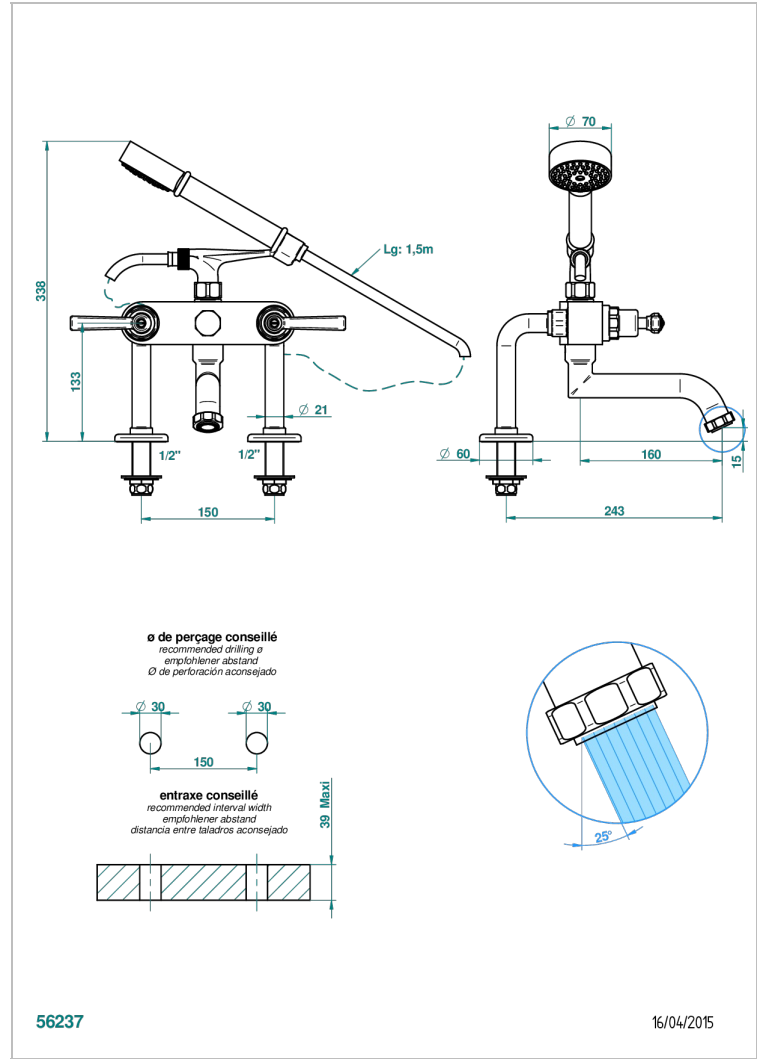

# SAINT-GERMAIN WITH LEVER

G7D-13G

Rim mounted 2-hole bath/telephone shower mixer, shower and hose

THG<sup>®</sup>  
PARIS

## CHARACTERISTIC

- ACS : 21ACCLY034

## TECHNICAL SPECS

- Recommandé : 3 bars (max. 5 bars) - Advised : 43,5 psi (max. 72 psi)
- Bec : 75 l/min à 3 bars - Douchette : 9,5 l/min à 3 bars
- Spout : 19,8 gpm at 43.5 psi - Handshower : 2.5 gpm at 43.5 psi