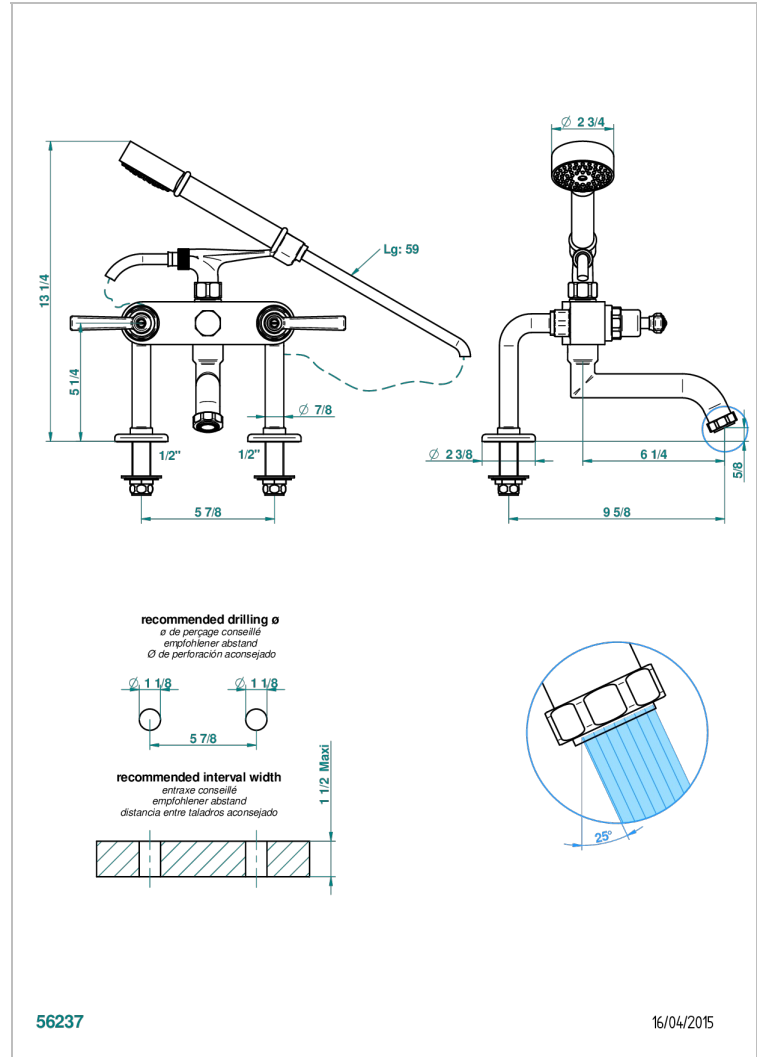

SAINT-GERMAIN WITH LEVER

G7D-13G

Rim mounted 2-hole bath/telephone shower mixer, shower and hose

CHARACTERISTIC

- ACS : 21ACCLY034

TECHNICAL SPECS

- Recommandé : 3 bars (max. 5 bars) - Advised : 43,5 psi (max. 72 psi)
- Bec : 75 l/min à 3 bars - Douchette : 9,5 l/min à 3 bars
- Spout : 19,8 gpm at 43.5 psi - Handshower : 2.5 gpm at 43.5 psi

STANDARDS

AVAILABLE FINITIONS

Antique nickel - H28
Black ceram - D30
Blush PVD - H62
Brass color PVD - H49
Brown bronze color PVD - F33
Gold color PVD - H52

Graphite PVD - H64
Lacquered light bronze - D01
Matt Umber PVD - H67
Matt blush PVD - H60
Matt brass color PVD - H50
Matt brown bronze color PVD - F34