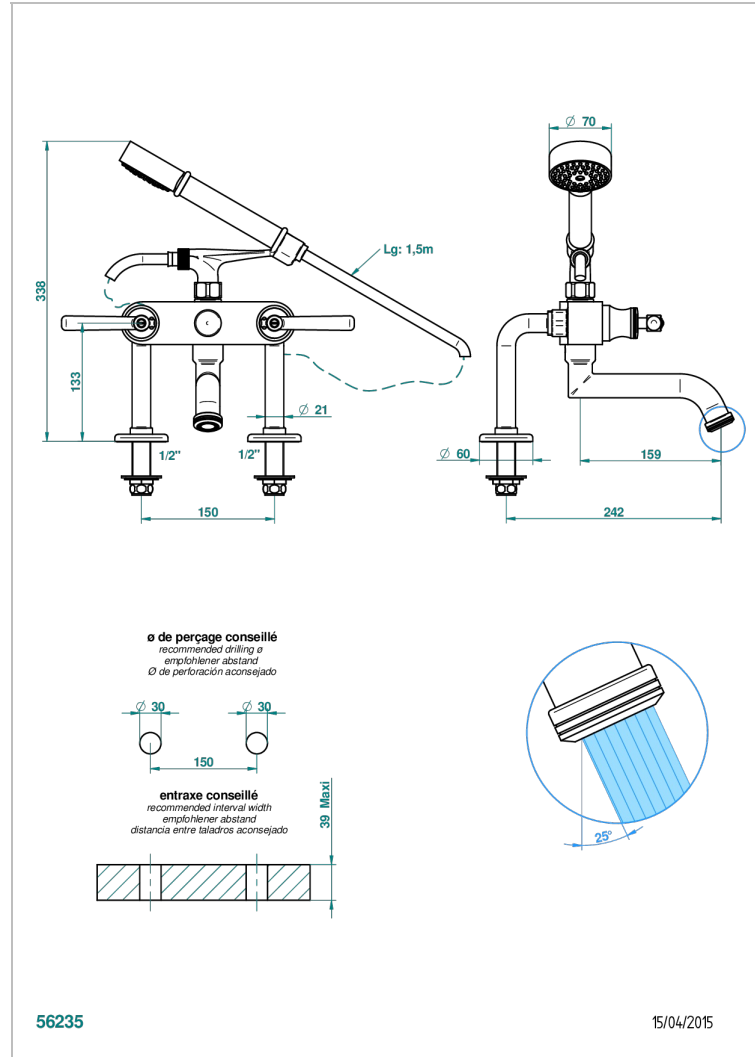

BEAUBOURG WITH LEVER

G7B-13G

Rim mounted 2-hole bath/telephone shower mixer, shower and hose

CHARACTERISTIC

- ACS : 21ACCLY034

TECHNICAL SPECS

- Recommandé : 3 bars (max. 5 bars) - Advised : 43,5 psi (max. 72 psi)
- Bec : 75 l/min à 3 bars - Douchette : 9,5 l/min à 3 bars
- Spout : 19,8 gpm at 43.5 psi - Handshower : 2.5 gpm at 43.5 psi

STANDARDS

AVAILABLE FINITIONS

Antique nickel - H28
Black ceram - D30
Blush PVD - H62
Brass color PVD - H49
Brown bronze color PVD - F33
Gold color PVD - H52

Graphite PVD - H64
Lacquered light bronze - D01
Matt Umber PVD - H67
Matt blush PVD - H60
Matt brass color PVD - H50
Matt brown bronze color PVD - F34