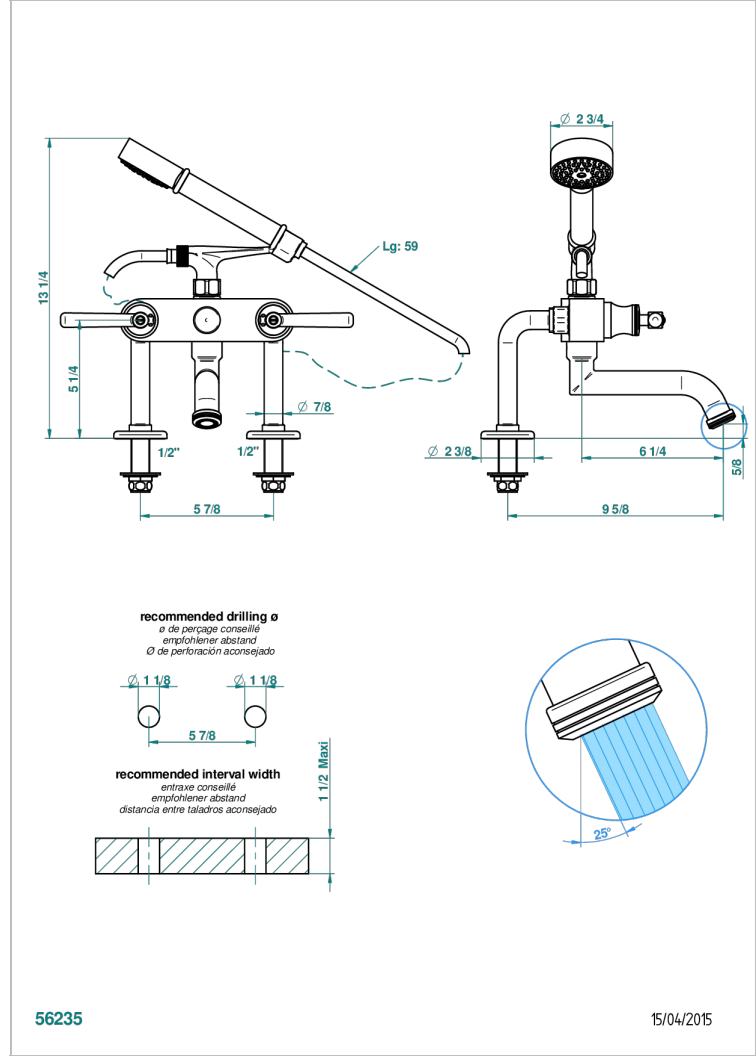

TEUBOURG WITH LEVER

G7B-13G

Rim mounted 2-hole bath/telephone shower mixer, shower and hose

CHARACTERISTIC

- ACS : 21ACCLY034

TECHNICAL SPECS

- Recommandé : 3 bars (max. 5 bars) - Advised : 43,5 psi (max. 72 psi)
- Bec : 75 l/min à 3 bars - Douchette : 9,5 l/min à 3 bars
- Spout : 19,8 gpm at 43.5 psi - Handshower : 2.5 gpm at 43.5 psi

STANDARDS

AVAILABLE FINITIONS

Antique nickel - H28
Black ceram - D30
Blush PVD - H62
Brass color PVD - H49
Brown bronze color PVD - F33
Gold color PVD - H52

Graphite PVD - H64
Lacquered light bronze - D01
Matt Umber PVD - H67
Matt blush PVD - H60
Matt brass color PVD - H50
Matt brown bronze color PVD - F34