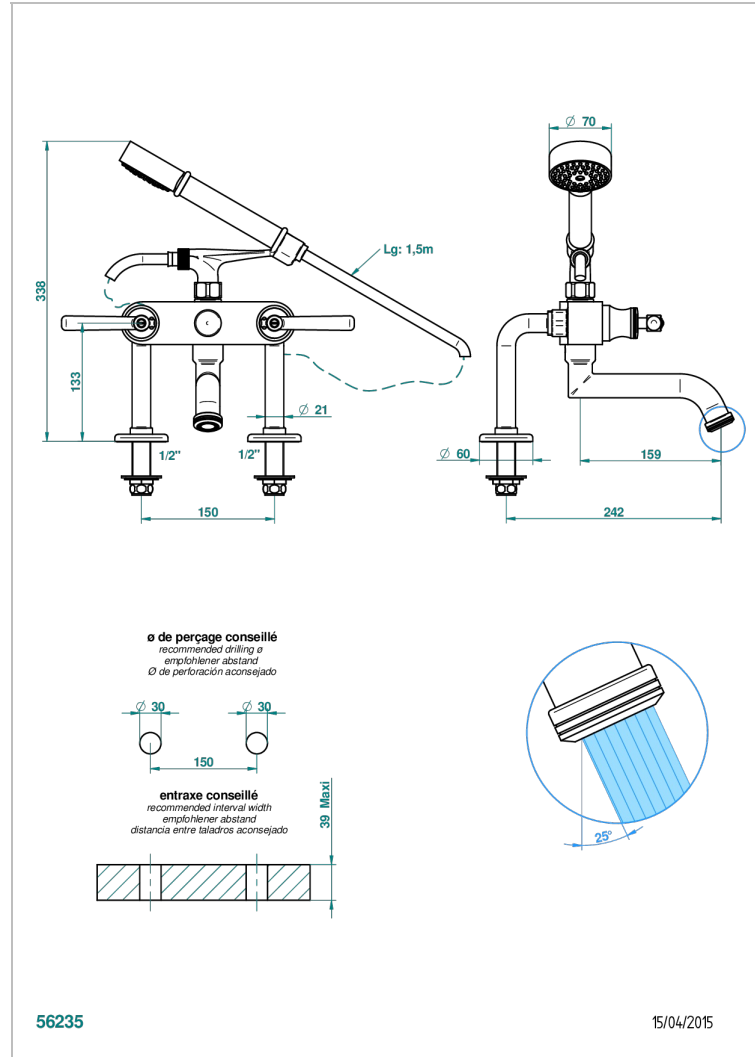

# BEAUBOURG WITH LEVER

G7B-13G

Rim mounted 2-hole bath/telephone shower mixer, shower and hose

## CHARACTERISTIC

- ACS : 21ACCLY034

## TECHNICAL SPECS

- Recommandé : 3 bars (max. 5 bars) - Advised : 43,5 psi (max. 72 psi)
- Bec : 75 l/min à 3 bars - Douchette : 9,5 l/min à 3 bars
- Spout : 19,8 gpm at 43.5 psi - Handshower : 2.5 gpm at 43.5 psi