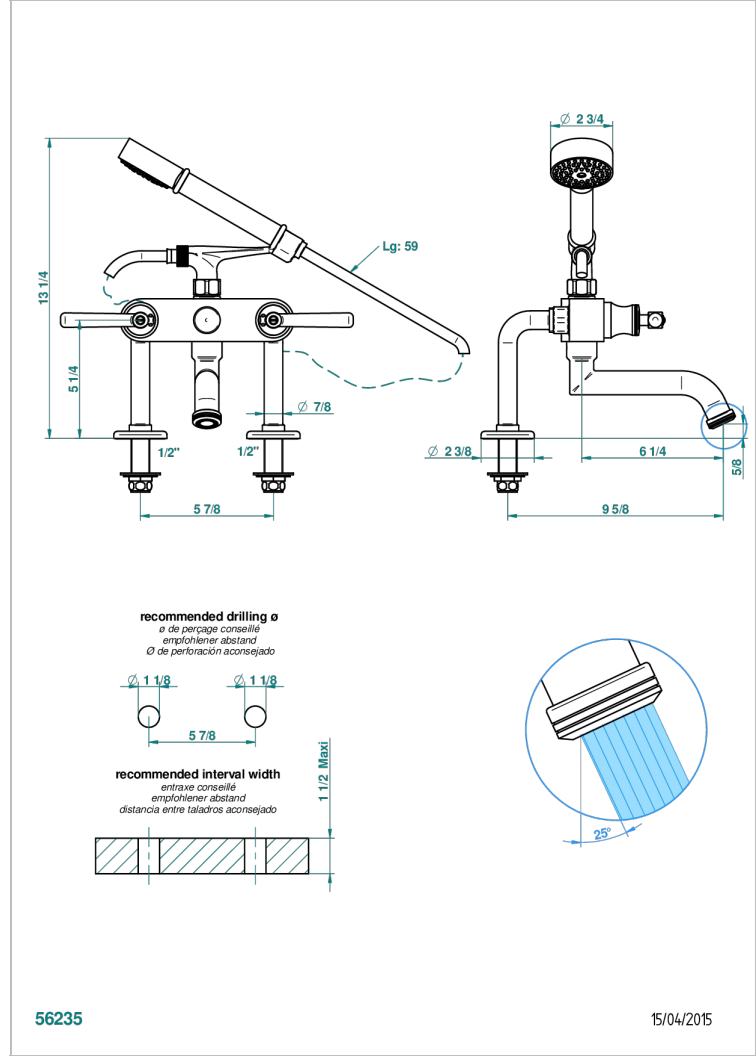

TEUBOURG WITH LEVER

G7B-13G

Rim mounted 2-hole bath/telephone shower mixer, shower and hose

CHARACTERISTIC

- ACS : 21ACCLY034

TECHNICAL SPECS

- Recommandé : 3 bars (max. 5 bars) - Advised : 43,5 psi (max. 72 psi)
- Bec : 75 l/min à 3 bars - Douchette : 9,5 l/min à 3 bars
- Spout : 19,8 gpm at 43.5 psi - Handshower : 2.5 gpm at 43.5 psi

STANDARDS

AVAILABLE FINITIONS

- Antique nickel - H28
- Black ceram - D30
- Blush PVD - H62
- Brass color PVD - H49
- Brown bronze color PVD - F33
- Gold color PVD - H52

- Graphite PVD - H64
- Lacquered light bronze - D01
- Matt Umber PVD - H67
- Matt blush PVD - H60
- Matt brass color PVD - H50
- Matt brown bronze color PVD - F34