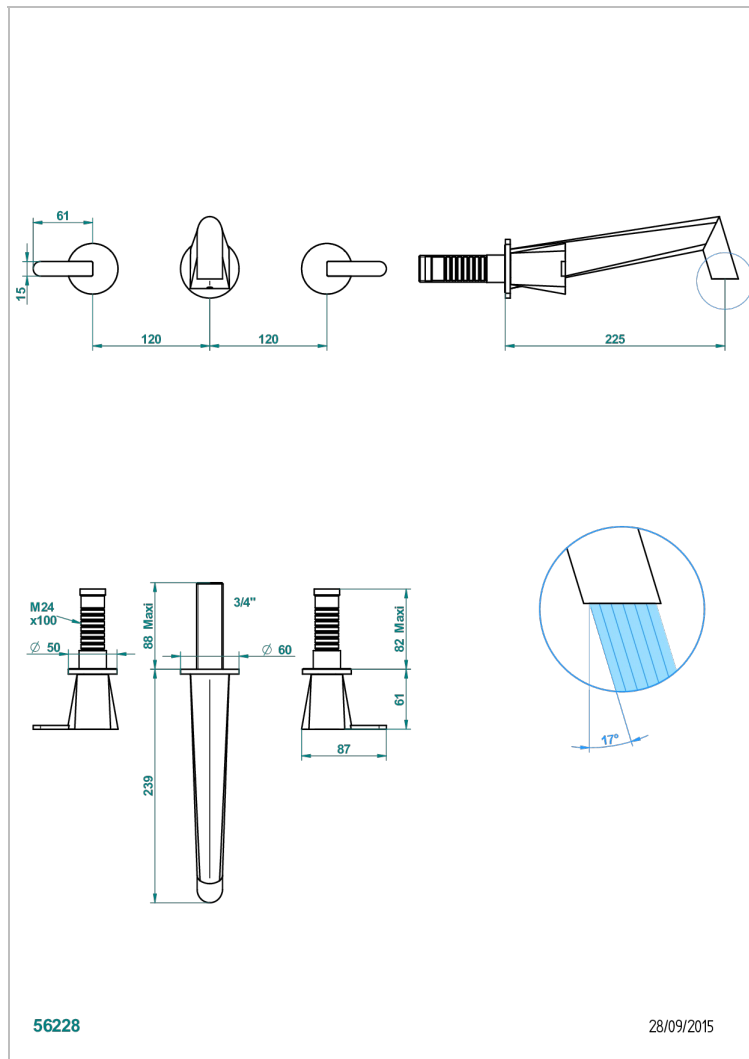

METAMORPHOSE WITH LEVER HANDLES

G6B-41SGB

Trim for wall mounted 3-hole bath set only

CHARACTERISTIC

- Métamorphose with lever handles
- Trim for wall mounted 3-hole bath set only

RELATED SKU'S

- Ref. G00-40AM/US Rough parts for wall set (one counter clockwise and one clockwise cartridges)