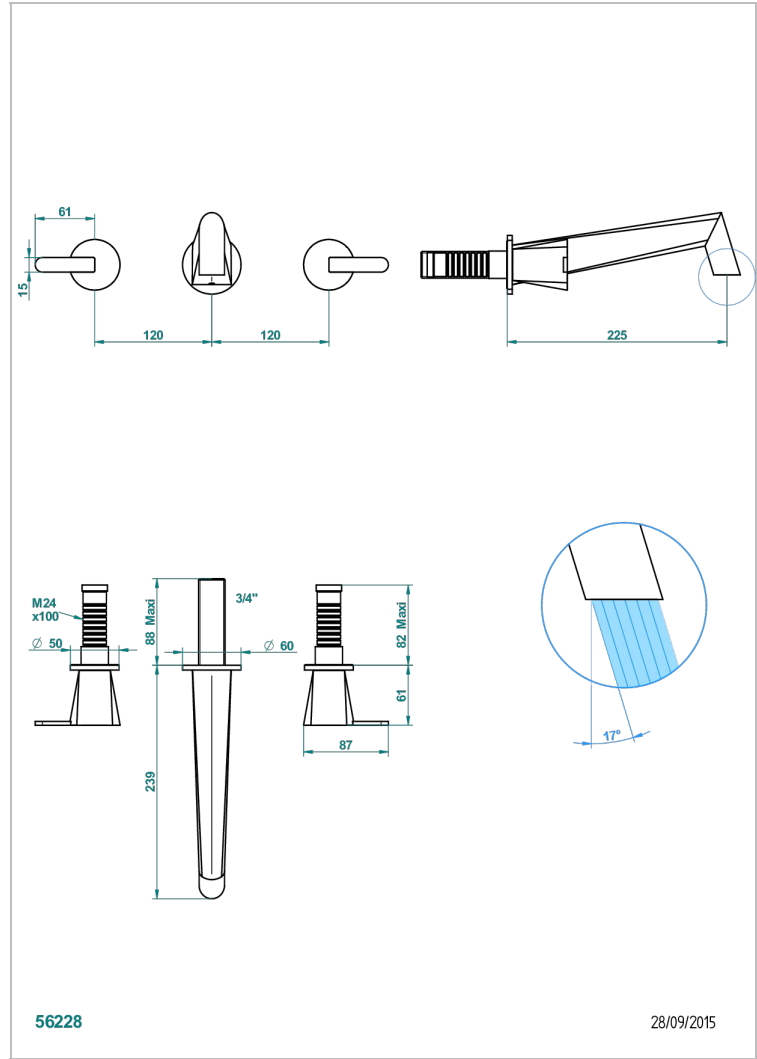

METAMORPHOSE CON MANETAS

G6B-41SGB

Trim only for wall mounted 3-hole bath mixer

THG[®]
PARIS

CARACTERÍSTICAS

- Métamorphose con manetas
- Trim only for wall mounted 3-hole bath mixer

PRODUCTOS RELACIONADOS

- Ref. G00-40AC Rough parts for wall mounted 3 hole mixer, cross handle version
- Ref. G00-40AM Rough parts for wall mounted 3 hole mixer, lever handle version

Pvd umber - H66
Pvd umber mate - H67