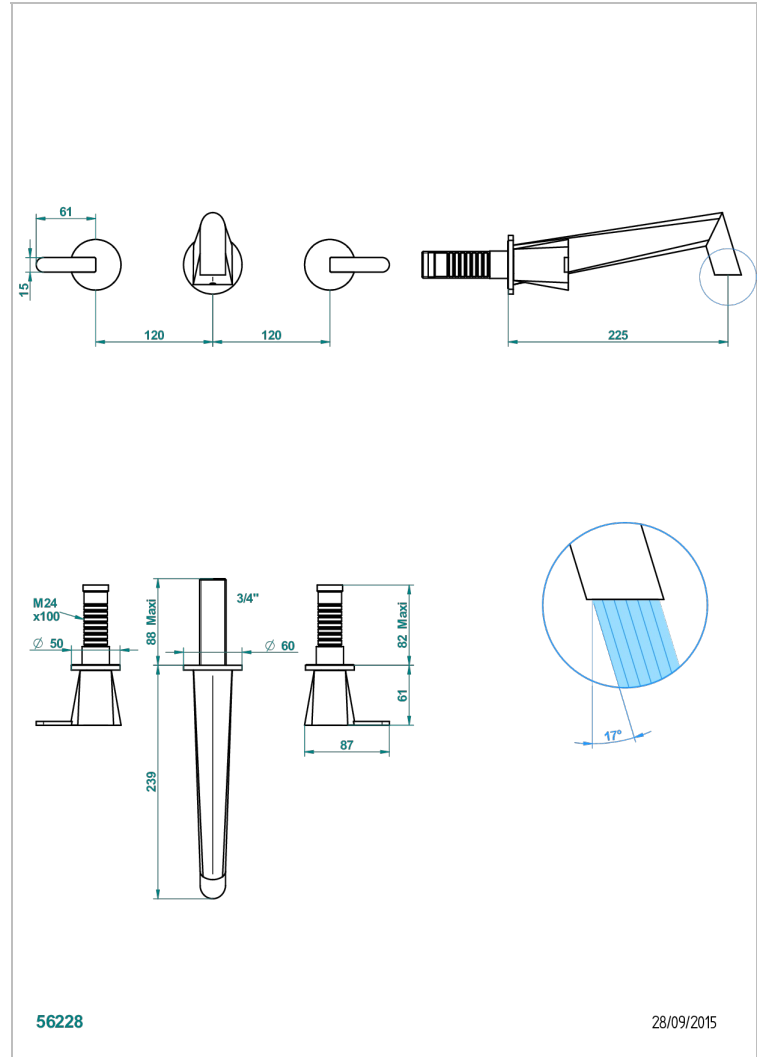

# METAMORPHOSE WITH LEVER

G6B-41SGB

Trim only for wall mounted 3-hole bath mixer

## CHARACTERISTIC

- Métamorphose with lever
- Trim only for wall mounted 3-hole bath mixer

## RELATED SKU'S

- Ref. G00-40AC Rough parts for wall mounted 3 hole mixer, cross handle version
- Ref. G00-40AM Rough parts for wall mounted 3 hole mixer, lever handle version