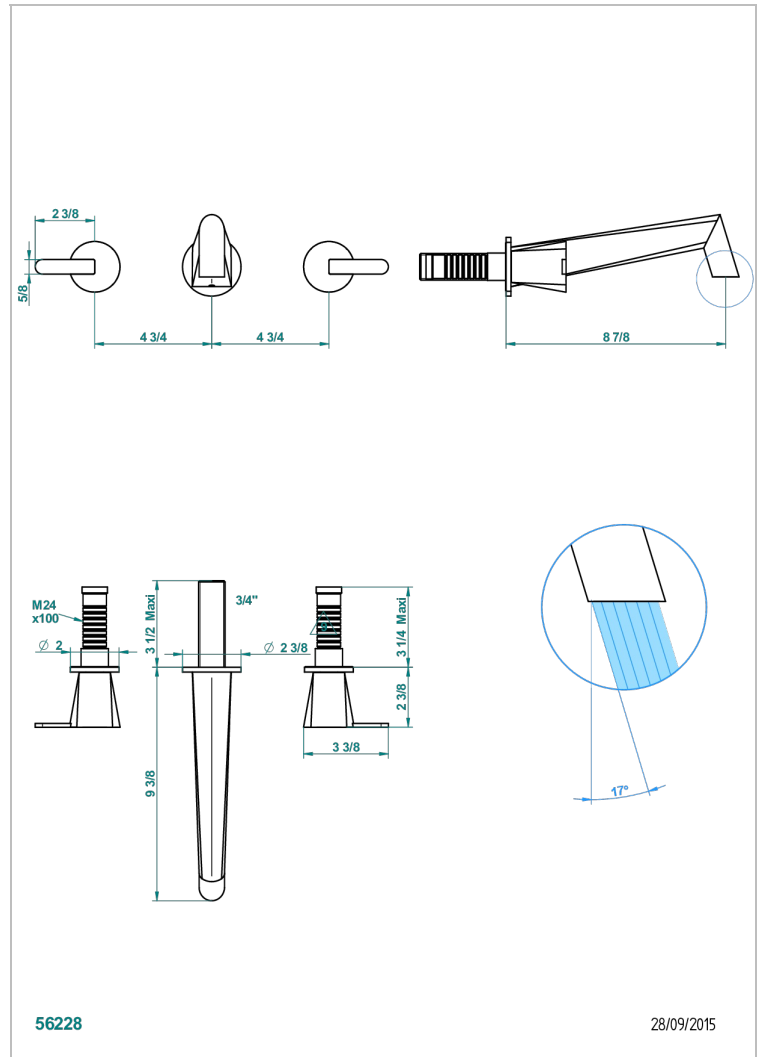

METAMORPHOSE CON MANETAS

G6B-41SGB

Trim only for wall mounted 3-hole bath mixer

THG[®]
PARIS

CARACTERÍSTICAS

- Métamorphose con manetas
- Trim only for wall mounted 3-hole bath mixer

PRODUCTOS RELACIONADOS

- Ref. G00-40AC Rough parts for wall mounted 3 hole mixer, cross handle version
- Ref. G00-40AM Rough parts for wall mounted 3 hole mixer, lever handle version

Pvd umber - H66
Pvd umber mate - H67