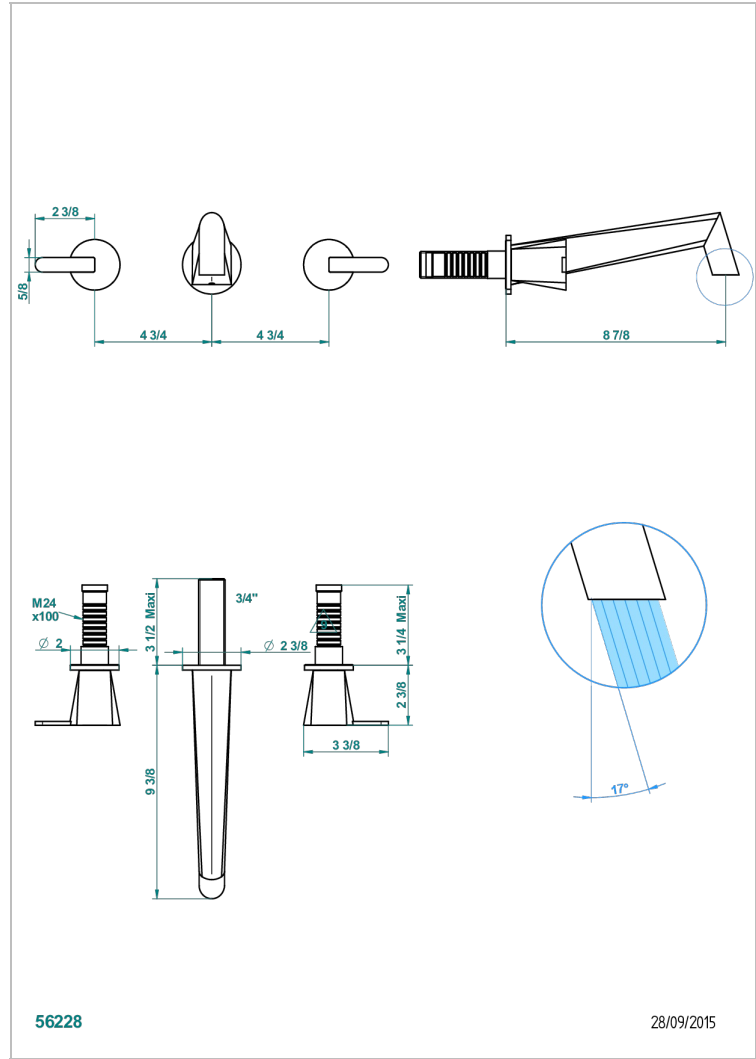

METAMORPHOSE WITH LEVER

G6B-41SGB

Trim only for wall mounted 3-hole bath mixer

56228

28/09/2015

CHARACTERISTIC

- Métamorphose with lever
- Trim only for wall mounted 3-hole bath mixer

RELATED SKU'S

- Ref. G00-40AC Rough parts for wall mounted 3 hole mixer, cross handle version
- Ref. G00-40AM Rough parts for wall mounted 3 hole mixer, lever handle version

AVAILABLE FINITIONS

Antique nickel - H28
Black ceram - D30
Blush PVD - H62
Brass color PVD - H49
Brown bronze color PVD - F33
Gold color PVD - H52