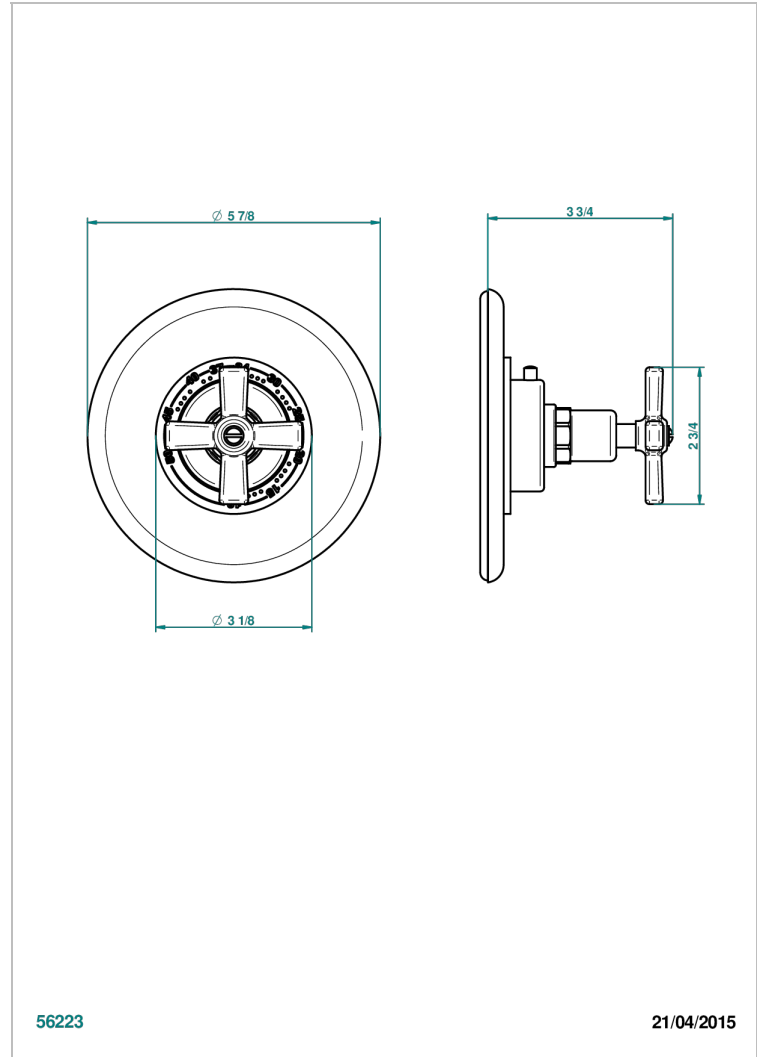

CLUB SAINT-GERMAIN

G7H-15EN16EM

Trim plate and handle for eurotherm valve 8200/us & 8300/us

THG[®]
PARIS

CHARACTERISTIC

- Club Saint-Germain
- Trim plate and handle for eurotherm valve 8200/us & 8300/us

AVAILABLE FINITIONS