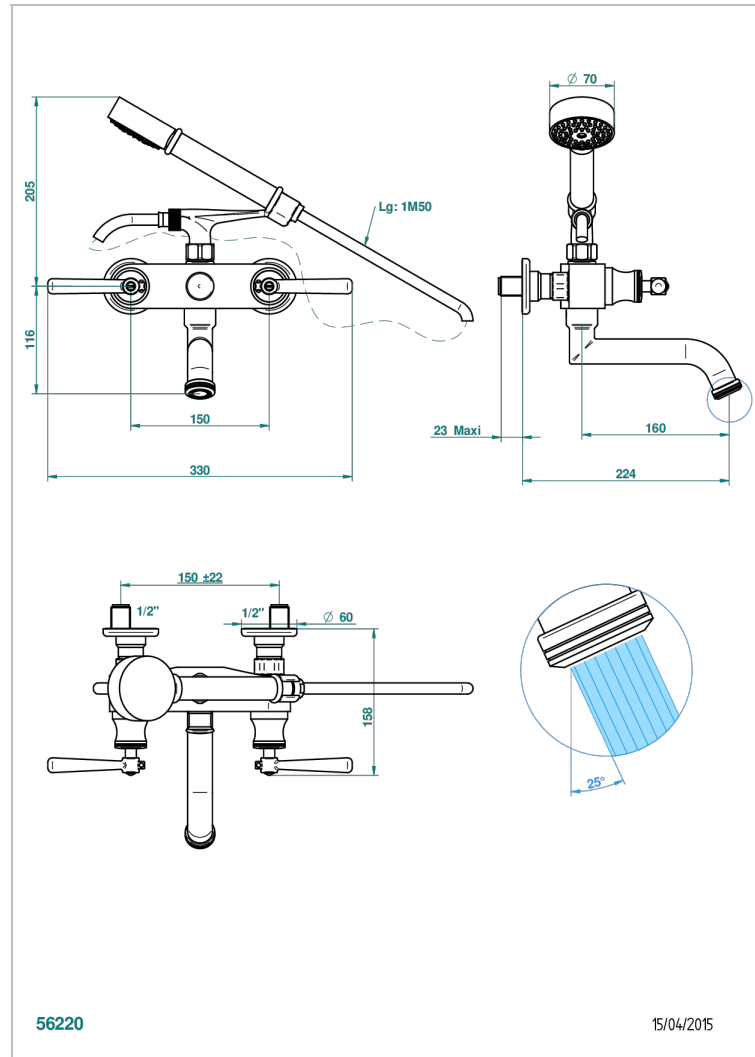

BEAUBOURG WITH LEVER

G7B-13B

Wall mounted 2-hole bath/shower mixer, shower and hose

CHARACTERISTIC

- ACS : 21ACCLY033

TECHNICAL SPECS

- Recommandé : 3 bars (max. 5 bars) - Advised : 43,5 psi (max. 72 psi)
- Bec : 75 l/min à 3 bars - Douchette : 9,5 l/min à 3 bars
- Spout : 19,8 gpm at 43.5 psi - Handshower : 2.5 gpm at 43.5 psi

STANDARDS

AVAILABLE FINITIONS

Antique nickel - H28
Black ceram - D30
Blush PVD - H62
Brass color PVD - H49
Brown bronze color PVD - F33
Gold color PVD - H52

Graphite PVD - H64
Lacquered light bronze - D01
Matt Umber PVD - H67
Matt blush PVD - H60
Matt brass color PVD - H50
Matt brown bronze color PVD - F34