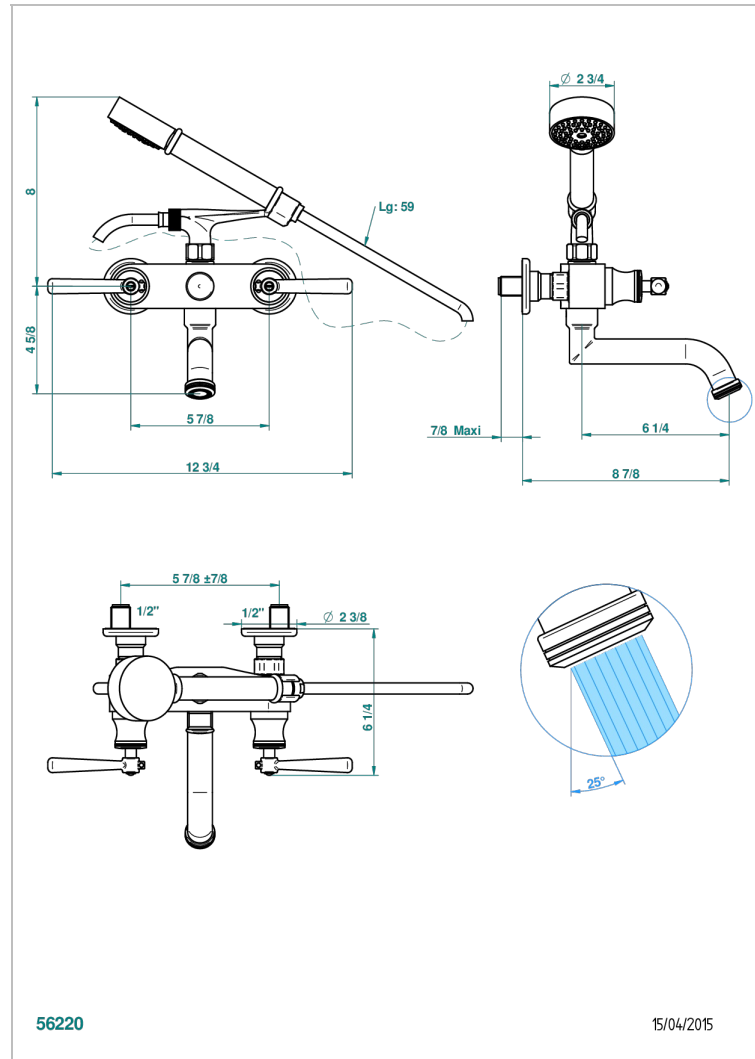

BEAUBOURG WITH LEVER

G7B-13B

Wall mounted 2-hole bath/shower mixer, shower and hose

CHARACTERISTIC

- ACS : 21ACCLY033

TECHNICAL SPECS

- Recommandé : 3 bars (max. 5 bars) - Advised : 43,5 psi (max. 72 psi)
- Bec : 75 l/min à 3 bars - Douchette : 9,5 l/min à 3 bars
- Spout : 19,8 gpm at 43.5 psi - Handshower : 2.5 gpm at 43.5 psi

STANDARDS

AVAILABLE FINITIONS

Antique nickel - H28
Black ceram - D30
Blush PVD - H62
Brass color PVD - H49
Brown bronze color PVD - F33
Gold color PVD - H52

Graphite PVD - H64
Lacquered light bronze - D01
Matt Umber PVD - H67
Matt blush PVD - H60
Matt brass color PVD - H50
Matt brown bronze color PVD - F34